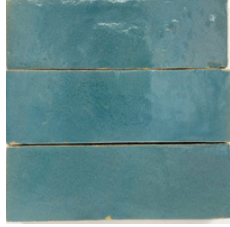

Zellige Original

Zellige Terracotta

Made in Morocco

Homemade

4X4 | 2X6 | Multiple Mosaic Sizes

Blue City

4X4

44667W