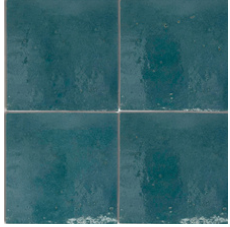

Zellige Original

Zellige Terracotta

Made in Morocco

Homemade

4X4 | 2X6 | Multiple Mosaic Sizes

Blue City

4X4

44667W

2X6

44661W

Mint Tea

4X4

44670W

2X6

44663W

Sahara Rose