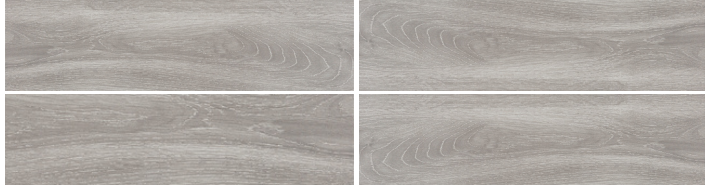

Timberwave

Porcelain

Made in Spain 

8X30

Pearl

8X30

38786F

Nogal

8X30

38767F

Taupe

8X30

38770F

Haya

8X30

38765F