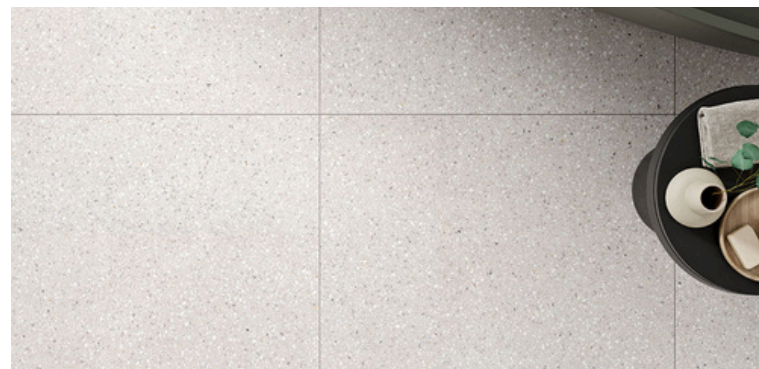

4X12

Grigio

49130F 24X24

49133F

Bianco

24X24

49131F

WALL	SHOWER WALL	FLOOR	SHOWER FLOOR	STEAM ROOM	FROST/EXTERIOR	MATTE	THICKNESS