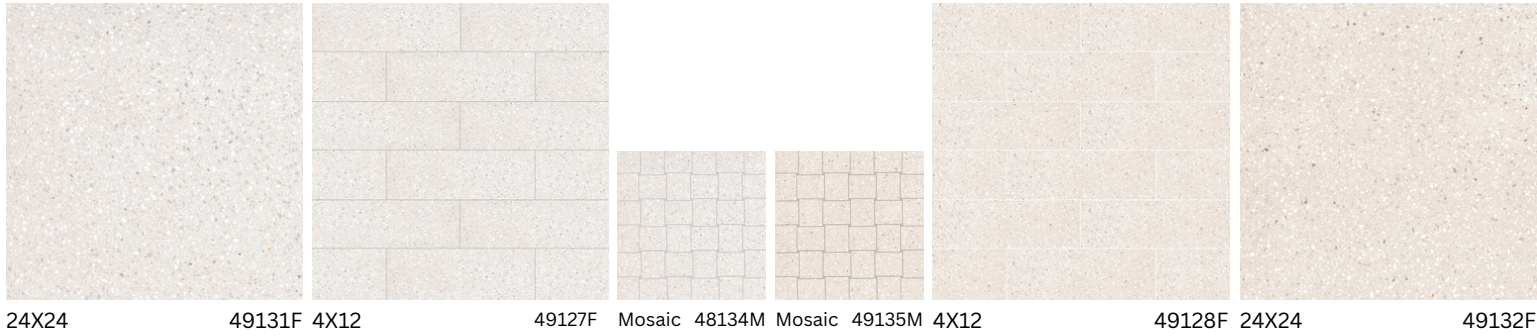

Terraflecks

Porcelain

Made in Spain 

24X24 | 4X12 | Intreccio Mosaic

Bianco

Crema

Grigio

Grigio

4X12

Grigio

49130F 24X24

49133F

Bianco

24X24

49131F

WALL	SHOWER WALL	FLOOR	SHOWER FLOOR	STEAM ROOM	FROST/EXTERIOR	MATTE	THICKNESS