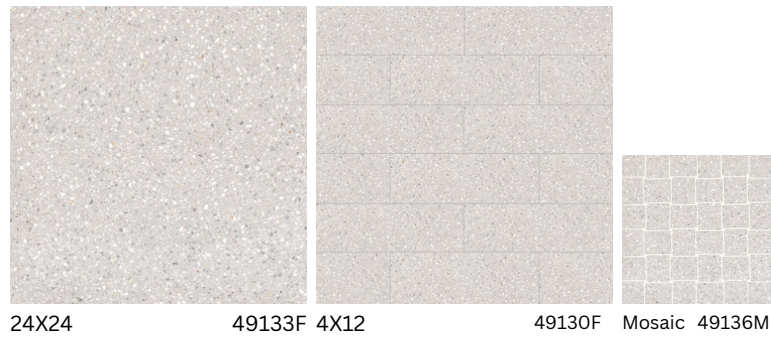

Terraflecks

Porcelain

Made in Spain 

24X24 | 4X12 | Intreccio Mosaic

Bianco

Crema

Grigio

Grigio

4X12

Grigio

49130F 24X24

49133F

Bianco

24X24

49131F

WALL	SHOWER WALL	FLOOR	SHOWER FLOOR	STEAM ROOM	FROST/EXTERIOR	MATTE	THICKNESS