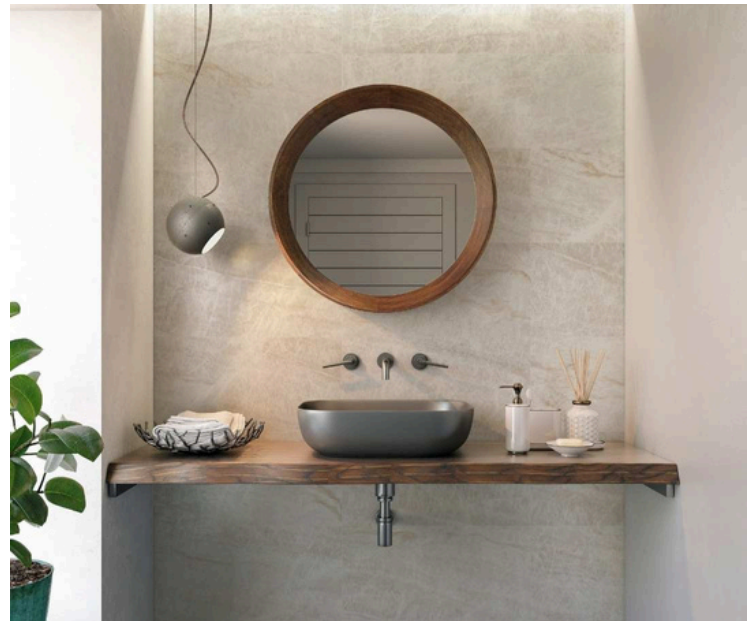

\*13 Faces Available

12X24

30452F

12X24

30452F

WALL	SHOWER WALL	FLOOR	SEMI-GLOSS	THICKNESS	SHADE	WEAR	SLIP	FACES
				 9.5 MM	 V2	 4 PEI	 DCOF >0.42	 13 Faces

(718) 894-8300

TilesUnlimitedNY.com