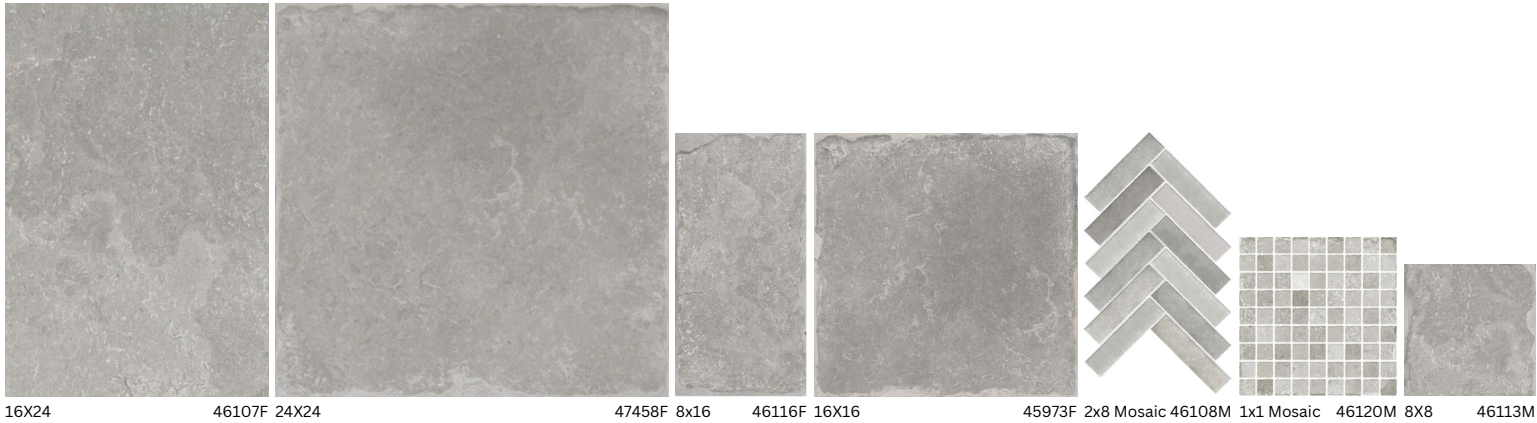

Stone Rock

Porcelain

Made in Italy 

16X24 | 24X24 | 8X16 | 16X16 | 1X1 Mosaic | 8X8 | 2X8 Mosaic

Avorio

Grigio

Avorio

Grigio