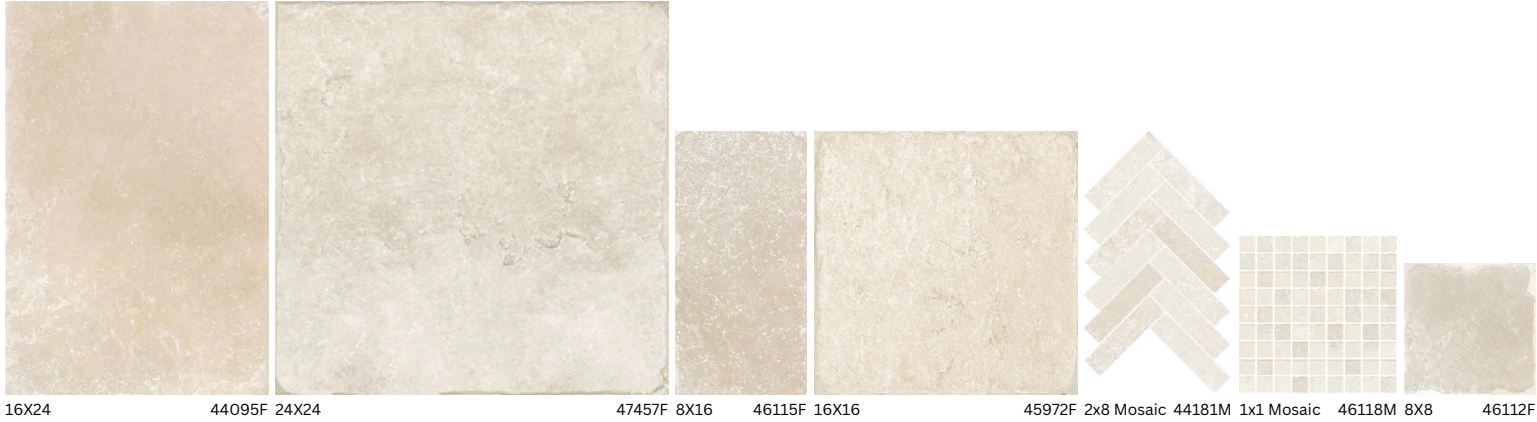

Stone Rock

Porcelain

Made in Italy 

16X24 | 24X24 | 8X16 | 16X16 | 1X1 Mosaic | 8X8 | 2X8 Mosaic

Avorio

Grigio

Avorio

Grigio