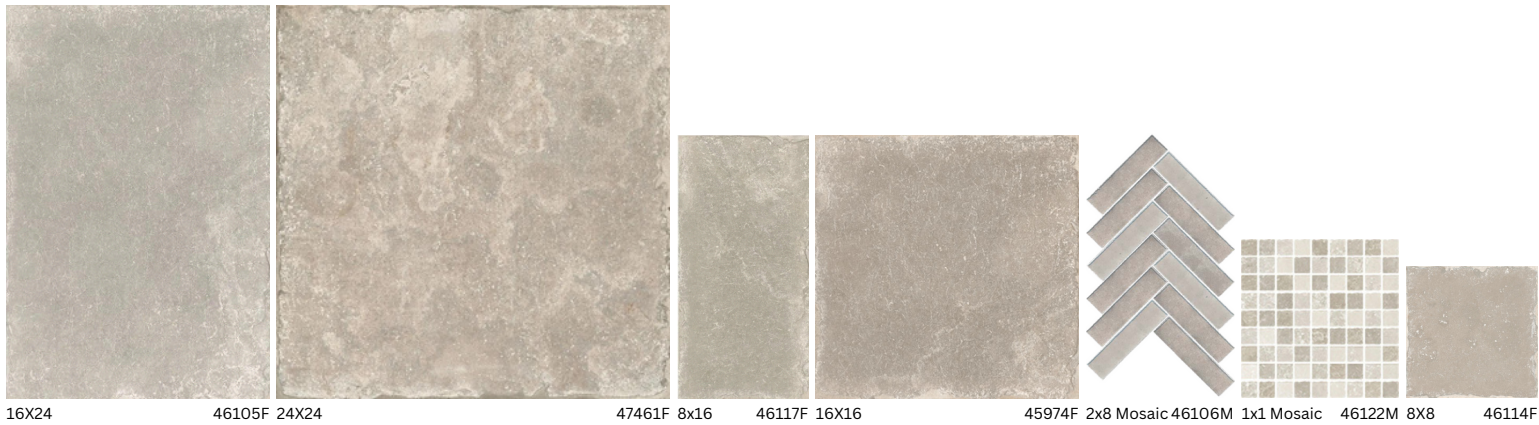

(718) 894-8300
 TilesUnlimitedNY.com
 info@TilesUnlimitedNY.com

Stone Rock *continued...*

Porcelain

Made in Italy 

16X24 | 24X24 | 8X16 | 16X16 | 1X1 Mosaic | 8X8 | 2X8 Mosaic

Sabbia

Tufo

Sabbia