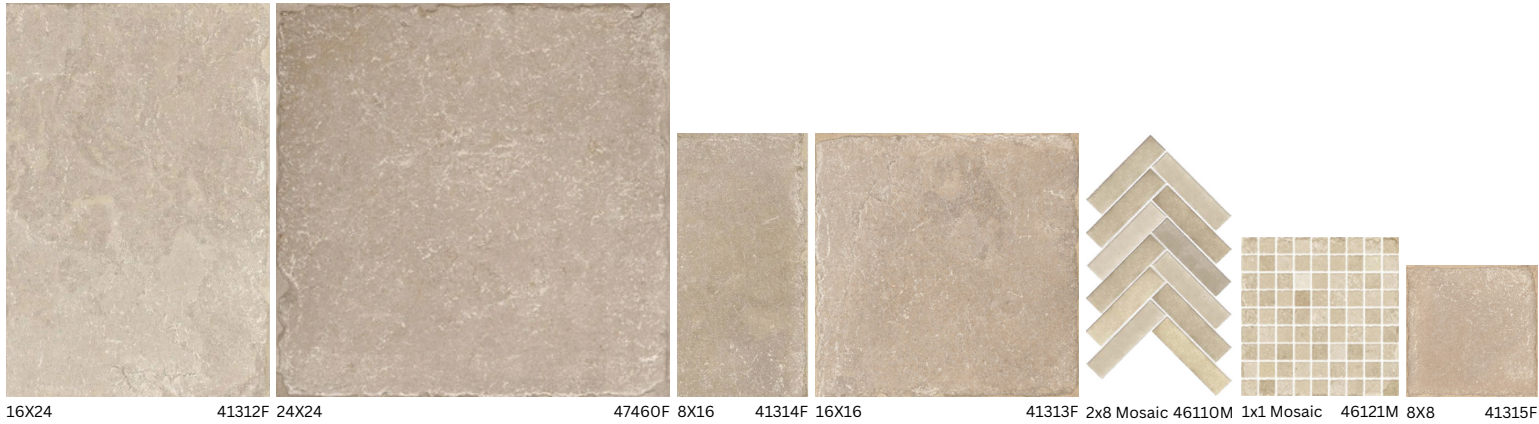

(718) 894-8300
 TilesUnlimitedNY.com
 info@TilesUnlimitedNY.com

Stone Rock *continued...*

Porcelain

Made in Italy 

16X24 | 24X24 | 8X16 | 16X16 | 1X1 Mosaic | 8X8 | 2X8 Mosaic

Sabbia

Tufo

Sabbia