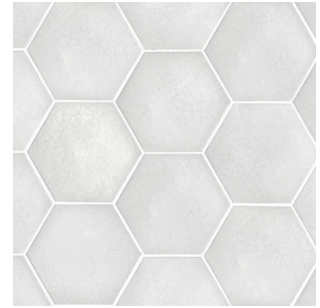

Sicilia

Porcelain

Made in Italy

10X10 | 3X10 | 5X10 | 6X7 Hex

Blue

10X10

48142F 3X10

48146F 5x10 KitKat 48144W

5x10 KitKat 48145W 3X10

48147F 10X10

White

48143F

Capri

10X10

Giglio

48140F 10X10

White Lotus

48141F 6X7 Hex

White

48151F 6X7 Hex

48152F

Blue, White Lotus, White

5x10 KitKat & 6X7 Hex

White Lotus

48144W, 48151F, 48152F 6X7 Hex

Capri

48151F 10X10

48140F

Capri

10X10

Blue & Giglio

48140F 5x10 KitKat & 10X10