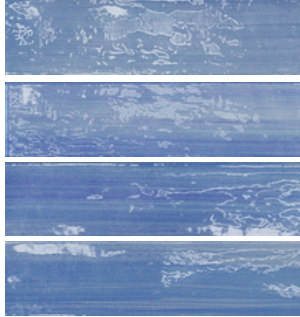

Sicilia

Porcelain

Made in Italy

10X10 | 3X10 | 5X10 | 6X7 Hex

Blue

10X10

48142F 3X10

48146F 5x10 KitKat 48144W

5x10 KitKat 48145W 3X10

48147F 10X10

White

48143F

Capri

10X10

Giglio

48140F 10X10

White Lotus

48141F 6X7 Hex

White

48151F 6X7 Hex

48152F

Blue, White Lotus, White

5x10 KitKat & 6X7 Hex

White Lotus

48144W, 48151F, 48152F 6X7 Hex

Capri

48151F 10X10

48140F

Capri

10X10

Blue & Giglio

48140F 5x10 KitKat & 10X10