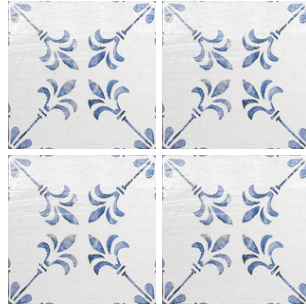

Sicilia

Porcelain

Made in Italy

10X10 | 3X10 | 5X10 | 6X7 Hex

Blue

10X10

48142F 3X10

48146F 5x10 KitKat 48144W

5x10 KitKat 48145W 3X10

48147F 10X10

White

48143F

Capri

10X10

Giglio

48140F 10X10

White Lotus

48141F 6X7 Hex

White

48151F 6X7 Hex

48152F

Blue, White Lotus, White

5x10 KitKat & 6X7 Hex

White Lotus

48144W, 48151F, 48152F 6X7 Hex

Capri

48151F 10X10

48140F

Capri

10X10

Blue & Giglio

48140F 5x10 KitKat & 10X10