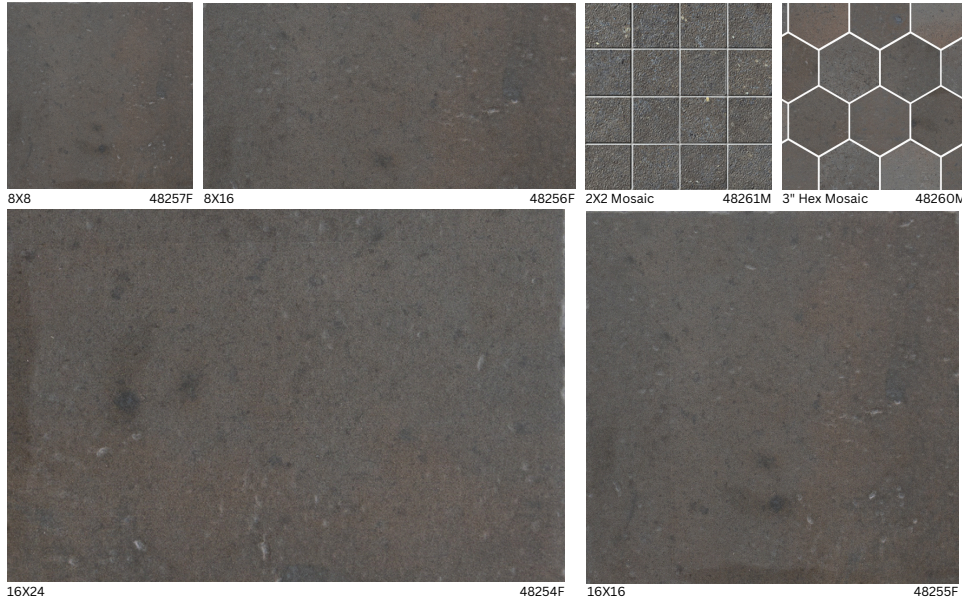

Sedona

Porcelain

Made in Italy 

8X8 | 8X16 | 16X16 | 16X24 | 10" Hex | 2X2 Mosaic | 3" Hex Mosaic

Arsa

Bruciata

Arsa

8X8, 8X16,
16X16, 16X24

Bruciata

48257F, 48256F, 10" Hex
48255F, 48254F

Bruciata

48268F 8X8, 8X16,
16X16, 16X24

48267F, 48266F,
48265F, 48264F

WALL	SHOWER WALL	FLOOR	SHOWER FLOOR	MATTE	THICKNESS	SHADE	WEAR	SLIP
					9.5 MM	V3	4 PEI	 DCOF 0.42

Mista

10" Hex

Arsa, Bruciata, Mista

48286F 10" Hex

Dolce

48258F, 48268F, 48286F 8X16

48275F

WALL	SHOWER WALL	FLOOR	SHOWER FLOOR	MATTE	THICKNESS	SHADE	WEAR	SLIP
					9.5 MM	V3	4 PEI	 DCOF 0.42