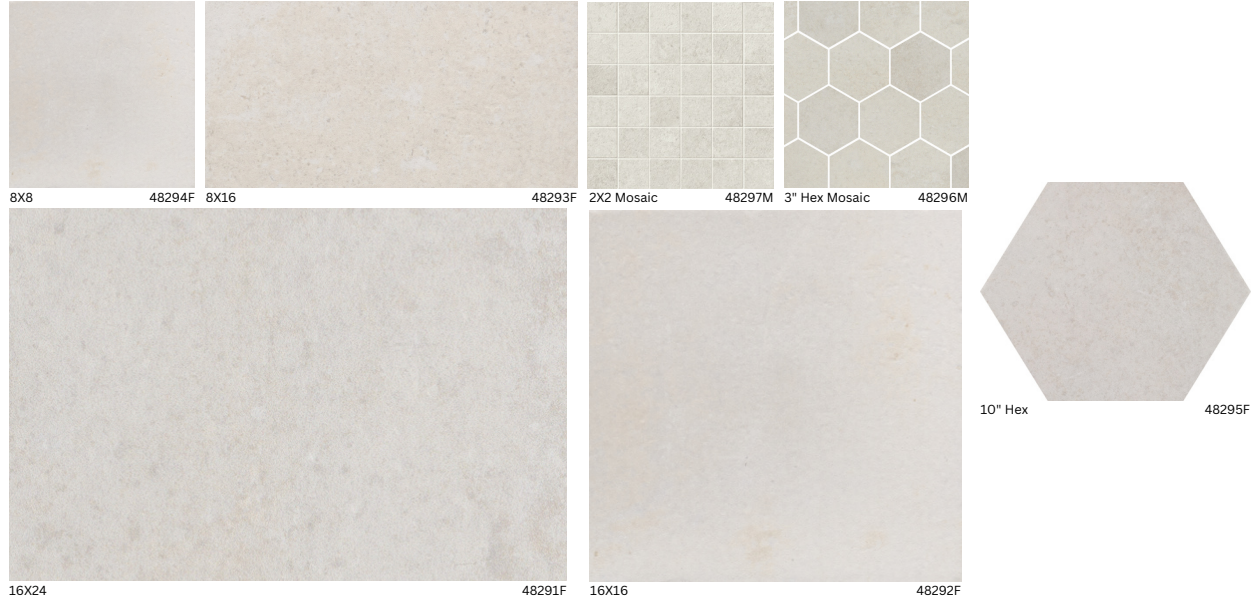

(718) 894-8300

TilesUnlimitedNY.com

info@TilesUnlimitedNY.com

Sedona

Porcelain

Made in Italy 

8X8 | 8X16 | 16X16 | 16X24 | 10" Hex | 2X2 Mosaic | 3" Hex Mosaic

Salina