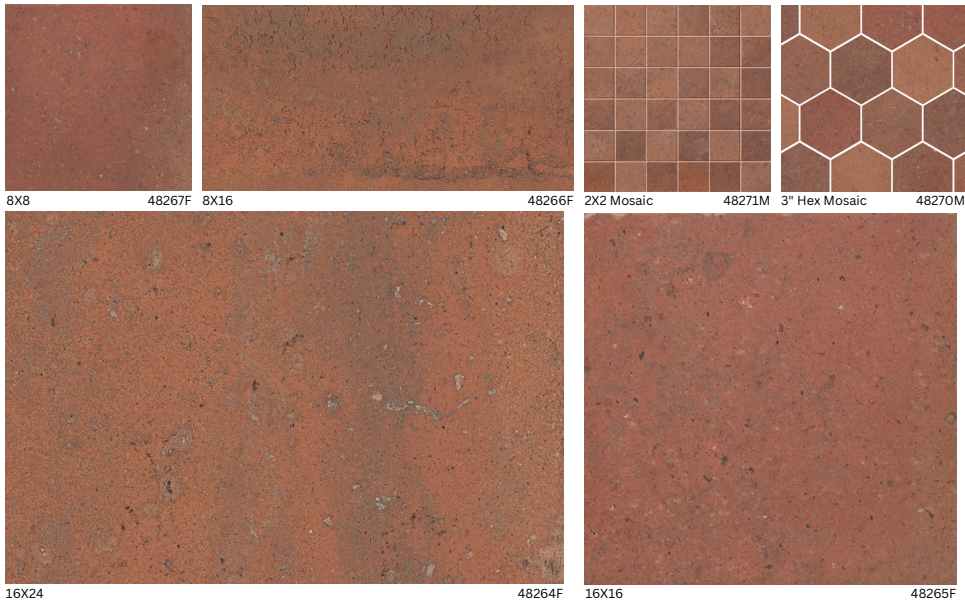

Sedona

Porcelain

Made in Italy 

8X8 | 8X16 | 16X16 | 16X24 | 10" Hex | 2X2 Mosaic | 3" Hex Mosaic

Arsa

Bruciata

Arsa

8X8, 8X16,
16X16, 16X24

Bruciata

48257F, 48256F, 10" Hex
48255F, 48254F

Bruciata

48268F 8X8, 8X16,
16X16, 16X24

48267F, 48266F,
48265F, 48264F

WALL	SHOWER WALL	FLOOR	SHOWER FLOOR	MATTE	THICKNESS	SHADE	WEAR	SLIP
					9.5 MM	V3	4 PEI	 DCOF 0.42

Mista

10" Hex

Arsa, Bruciata, Mista

48286F 10" Hex

Dolce

48258F, 48268F, 48286F 8X16

48275F

WALL	SHOWER WALL	FLOOR	SHOWER FLOOR	MATTE	THICKNESS	SHADE	WEAR	SLIP
					9.5 MM	V3	4 PEI	 DCOF 0.42