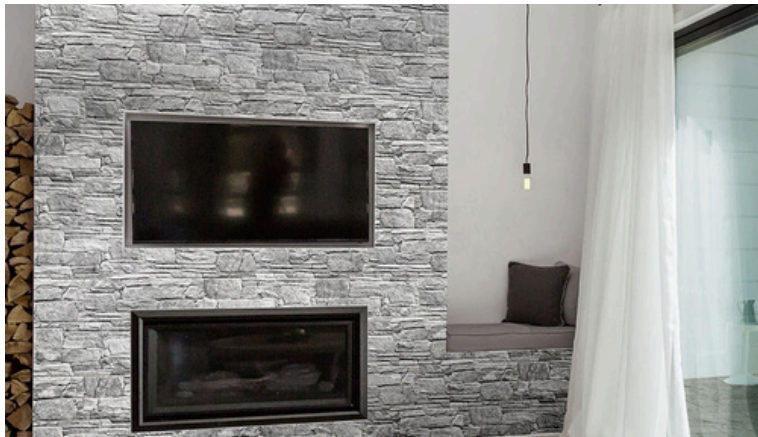

Grigio

6X16

41027F