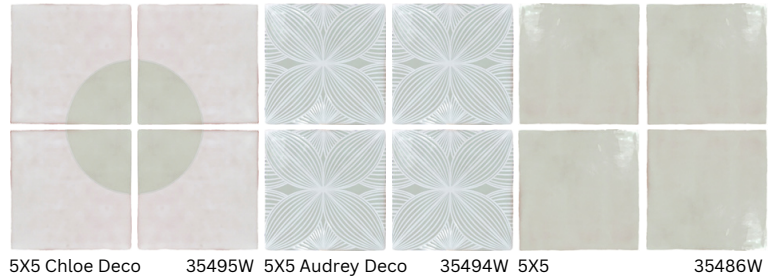

Rhythms

Porcelain

Made in Spain 

5X5 | 5X5 Audrey Deco | 5X5 Chloe Deco

White

Ash

Blue

Grey

White

5X5

Ash

5X5 Audrey Deco

Blue

5X5 Chloe Deco

Grey

5X5 Audrey Deco

Blue

5X5 Audrey Deco

White

5X5 Chloe Deco

Grey

5X5 Chloe Deco

Ash

5X5 Chloe Deco