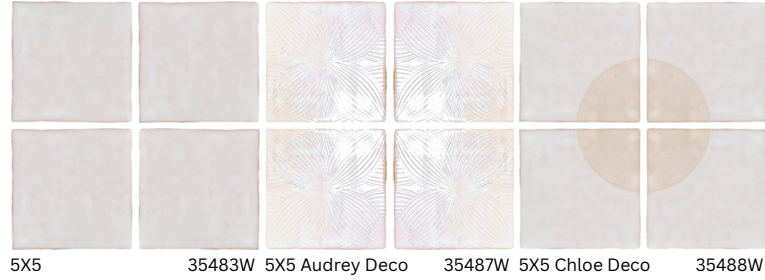

Rhythms

Porcelain

Made in Spain 

5X5 | 5X5 Audrey Deco | 5X5 Chloe Deco

White

Ash

Blue

Grey

White

5X5

Ash

5X5 Audrey Deco

Blue

5X5 Chloe Deco

Grey

5X5 Audrey Deco

Blue

5X5 Audrey Deco

White

5X5 Chloe Deco

Grey

5X5 Chloe Deco

Ash

5X5 Chloe Deco