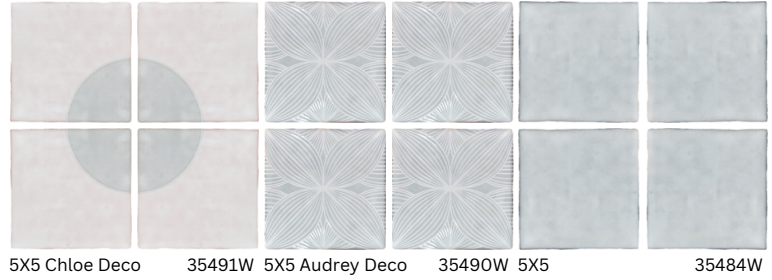

Rhythms

Porcelain

Made in Spain 

5X5 | 5X5 Audrey Deco | 5X5 Chloe Deco

White

Ash

Blue

Grey

White

5X5

Ash

5X5 Audrey Deco

Blue

5X5 Chloe Deco

Grey

5X5 Audrey Deco

Blue

5X5 Audrey Deco

White

5X5 Chloe Deco

Grey

5X5 Chloe Deco

Ash

5X5 Chloe Deco