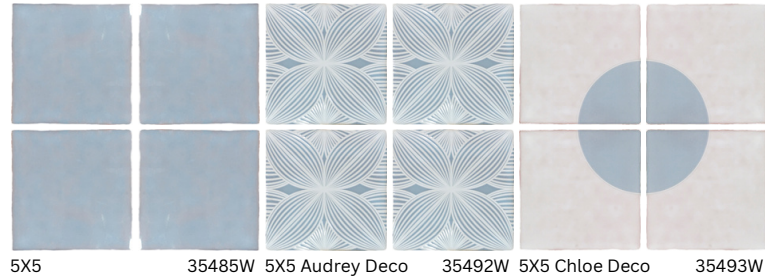

Rhythms

Porcelain

Made in Spain 

5X5 | 5X5 Audrey Deco | 5X5 Chloe Deco

White

Ash

Blue

Grey

White

5X5

Ash

5X5 Audrey Deco

Blue

5X5 Chloe Deco

Grey

5X5 Audrey Deco

Blue

5X5 Audrey Deco

White

5X5 Chloe Deco

Grey

5X5 Chloe Deco

Ash

5X5 Chloe Deco