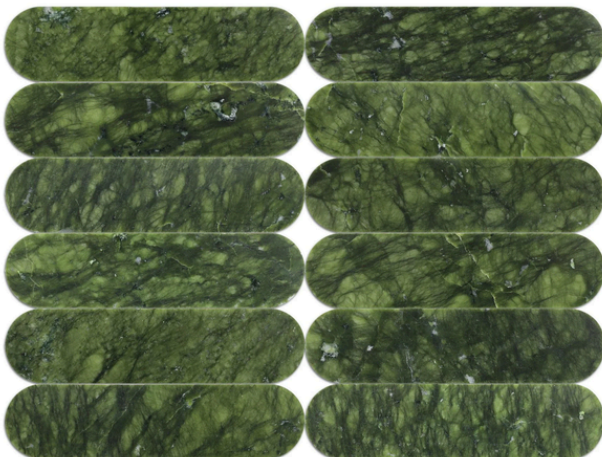

Oval Marble

Natural Stone

2" x 8" x 3/8"

Vanillish Pearl Honed

2" x 8" x 3/8"

47330F

Nordic Grey Honed

2" x 8" x 3/8"

47333F

Calacatta Viola Honed

2" x 8" x 3/8"

47353F

Bellini Honed

2" x 8" x 3/8"

47351F

Verde Ming Honed

2" x 8" x 3/8"

47350F

Belgian Blue Honed

2" x 8" x 3/8"

47352F

(718) 894-8300

TilesUnlimitedNY.com

info@TilesUnlimitedNY.com