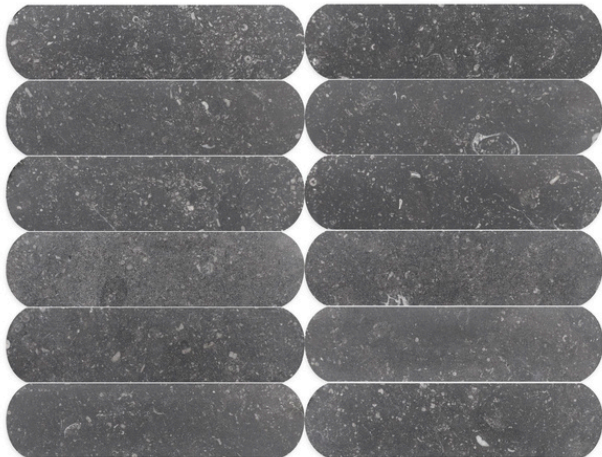

Oval Marble

Natural Stone

2" x 8" x 3/8"

Vanillish Pearl Honed

2" x 8" x 3/8"

47330F

Nordic Grey Honed

2" x 8" x 3/8"

47333F

Calacatta Viola Honed

2" x 8" x 3/8"

47353F

Bellini Honed

2" x 8" x 3/8"

47351F

Verde Ming Honed

2" x 8" x 3/8"

47350F

Belgian Blue Honed

2" x 8" x 3/8"

47352F

(718) 894-8300

TilesUnlimitedNY.com

info@TilesUnlimitedNY.com