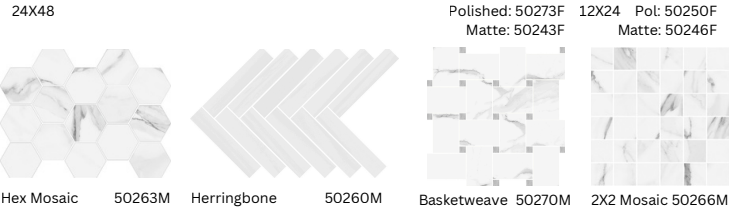

Noble

Porcelain

Made in Spain 

24X48 | 12X24 | Hex Mosaic | Herringbone Mosaic |
Basketweave Mosaic | 2X2 Mosaic | 2X24 Bullnose

Calacatta

Statuario

Dolomite

Calacatta

12X24 Polished: 50247F

Calacatta

12X24 Pol: 50247F

Statuario

24X48 Polished & 2X2 Mosaic 50273F & 50266M

Dolomite

24X48 Polished: 50272F 12X24

Dolomite