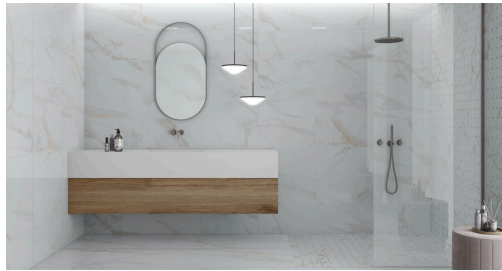

Calacatta

12X24 Pol: 50247F