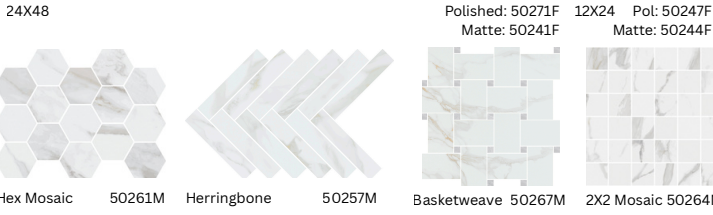

Noble

Porcelain

Made in Spain 

24X48 | 12X24 | Hex Mosaic | Herringbone Mosaic |
Basketweave Mosaic | 2X2 Mosaic | 2X24 Bullnose

Calacatta

Statuario

Dolomite

Calacatta

12X24 Polished: 50247F

Calacatta

12X24 Pol: 50247F

Statuario

24X48 Polished & 2X2 Mosaic 50273F & 50266M

Dolomite

24X48 Polished: 50272F 12X24

Dolomite

Matte: 50245F 12X24 Matte & Hex Mosaic

Statuario

50246F & 50263M

WALL	FLOOR	SHOWER WALL	SHOWER FLOOR	GLOSSY	MATTE	THICKNESS	THICKNESS	SHADE	WEAR	SLIP	FACES	FACES
					All Mosaics are matte	12X24	24X48				24X48	12X24