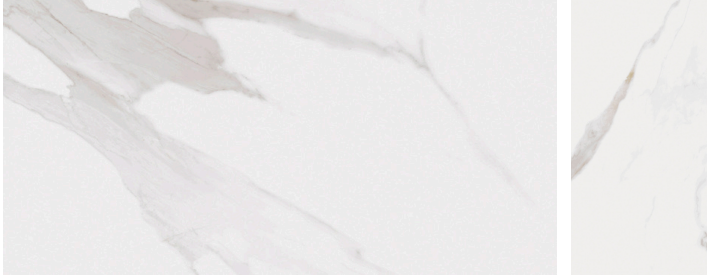

Noble

Porcelain

Made in Spain 

24X48 | 12X24 | Hex Mosaic | Herringbone Mosaic |
Basketweave Mosaic | 2X2 Mosaic | 2X24 Bullnose

Calacatta

Statuario

Dolomite

Calacatta