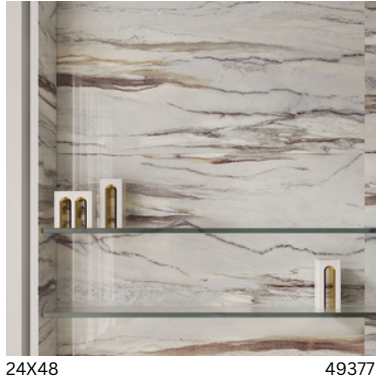

24X48

49378F

**Onyx Purple**

24X48

41898F

**Marble Indigo**

24X48

49377F

**Marble Emerald**

24X48

Polished: 49370F

| WALL | SHOWER WALL | FLOOR | SHOWER FLOOR | STEAM ROOM | MATTE | GLOSSY | THICKNESS | SHADE | SLIP |
|------|-------------|-------|--------------|------------|-------|--------|-----------|-------|------|
|      |             |       |              |            |       |        |           |       |      |