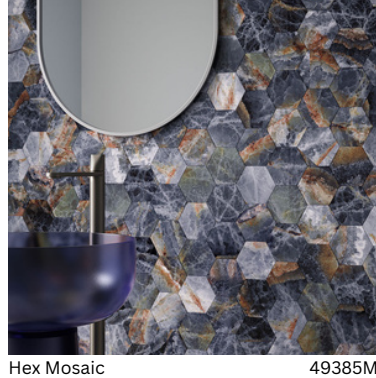

# Nebula

Porcelain

Made in Italy

24X48 | 12X24 | Hex Mosaic | Intreccio Mosaic

**Marble Emerald**

**Marble Indigo**

**Marble Purple**

**Onyx Emerald**

**Onyx Indigo**

**Onyx Purple**

**Onyx Emerald**

12X24

**Onyx Purple**

Hex Mosaic

49385M

**Marble Purple**

24X48

49378F

**Onyx Purple**

24X48

41898F

**Marble Indigo**

24X48

49377F

**Marble Emerald**

24X48

Polished: 49370F

| WALL | SHOWER WALL | FLOOR | SHOWER FLOOR | STEAM ROOM | MATTE | GLOSSY | THICKNESS | SHADE | SLIP |
|------|-------------|-------|--------------|------------|-------|--------|-----------|-------|------|
|      |             |       |              |            |       |        |           |       |      |