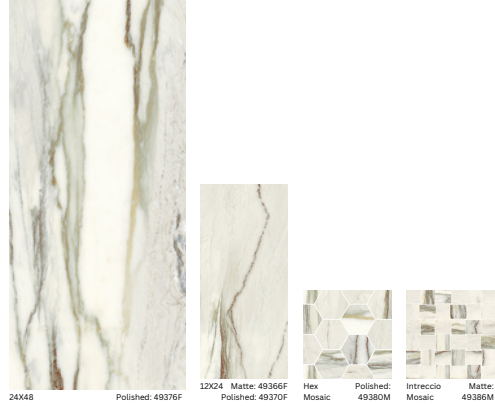

# Nebula

Porcelain

Made in Italy

24X48 | 12X24 | Hex Mosaic | Intreccio Mosaic

**Marble Emerald**

**Marble Indigo**

**Marble Purple**

**Onyx Emerald**

**Onyx Indigo**

**Onyx Purple**

**Onyx Emerald**

12X24

**Onyx Purple**

Hex Mosaic

49385M

**Marble Purple**