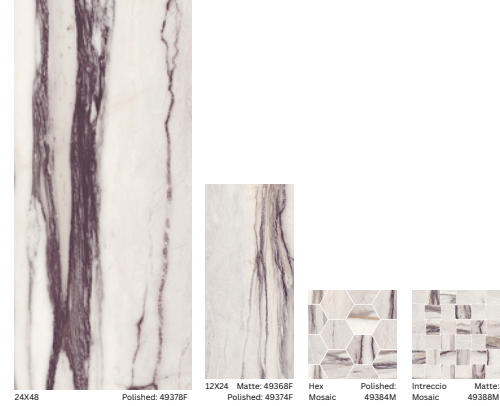

# Nebula

Porcelain

Made in Italy

24X48 | 12X24 | Hex Mosaic | Intreccio Mosaic

**Marble Emerald**

**Marble Indigo**

**Marble Purple**

**Onyx Emerald**

**Onyx Indigo**

**Onyx Purple**

**Onyx Emerald**

12X24

**Onyx Purple**

Hex Mosaic

49385M

**Marble Purple**