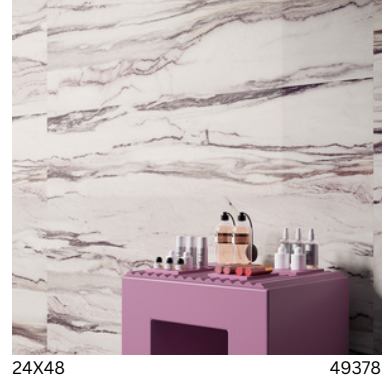

# Nebula

Porcelain

Made in Italy

24X48 | 12X24 | Hex Mosaic | Intreccio Mosaic

**Marble Emerald**

**Marble Indigo**

**Marble Purple**

**Onyx Emerald**

**Onyx Indigo**

**Onyx Purple**

**Onyx Emerald**

12X24

**Onyx Purple**

Hex Mosaic

49385M

**Marble Purple**