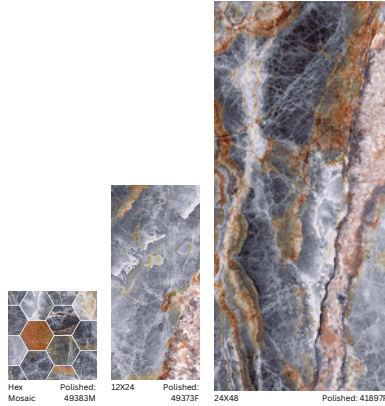

# Nebula

Porcelain

Made in Italy

24X48 | 12X24 | Hex Mosaic | Intreccio Mosaic

**Marble Emerald**

**Marble Indigo**

**Marble Purple**

**Onyx Emerald**

**Onyx Indigo**

**Onyx Purple**

**Onyx Emerald**

12X24

**Onyx Purple**

Hex Mosaic

49385M

**Marble Purple**