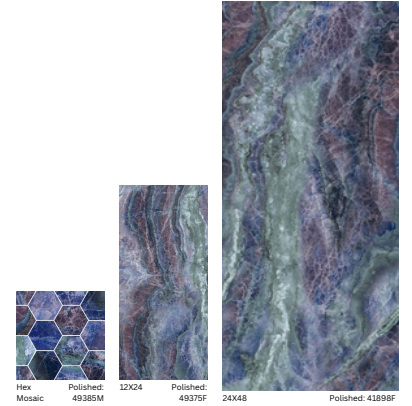

# Nebula

Porcelain

Made in Italy

24X48 | 12X24 | Hex Mosaic | Intreccio Mosaic

**Marble Emerald**

**Marble Indigo**

**Marble Purple**

**Onyx Emerald**

**Onyx Indigo**

**Onyx Purple**

**Onyx Emerald**

12X24

**Onyx Purple**

Hex Mosaic

49385M

**Marble Purple**

24X48

49378F

**Onyx Purple**

24X48

41898F

**Marble Indigo**

24X48

49377F