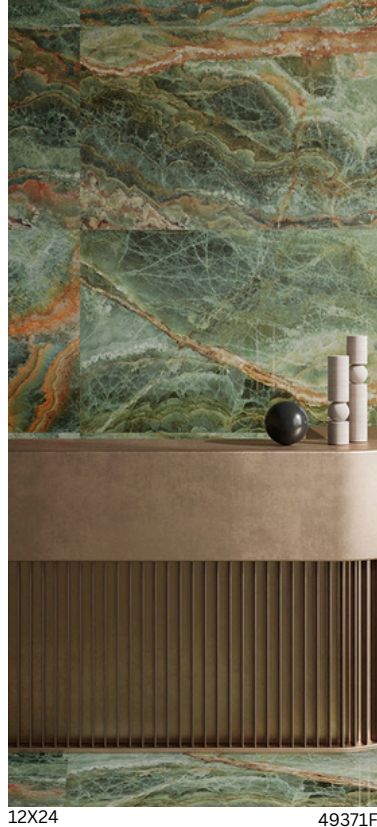

# Nebula

Porcelain

Made in Italy

24X48 | 12X24 | Hex Mosaic | Intreccio Mosaic

**Marble Emerald**

**Marble Indigo**

**Marble Purple**

**Onyx Emerald**

**Onyx Indigo**

**Onyx Purple**

**Onyx Emerald**

12X24

**Onyx Purple**

Hex Mosaic

49385M

**Marble Purple**

24X48

49378F

**Onyx Purple**

24X48

41898F

**Marble Indigo**

24X48

49377F

**Marble Emerald**

24X48

Polished: 49370F

| WALL | SHOWER WALL | FLOOR | SHOWER FLOOR | STEAM ROOM | MATTE | GLOSSY | THICKNESS | SHADE | SLIP |
|------|-------------|-------|--------------|------------|-------|--------|-----------|-------|------|
|      |             |       |              |            |       |        |           |       |      |