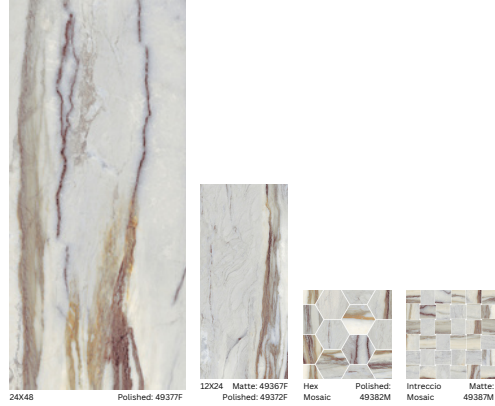

# Nebula

Porcelain

Made in Italy

24X48 | 12X24 | Hex Mosaic | Intreccio Mosaic

**Marble Emerald**

**Marble Indigo**

**Marble Purple**

**Onyx Emerald**

**Onyx Indigo**

**Onyx Purple**

**Onyx Emerald**

12X24

**Onyx Purple**

Hex Mosaic

49385M

**Marble Purple**