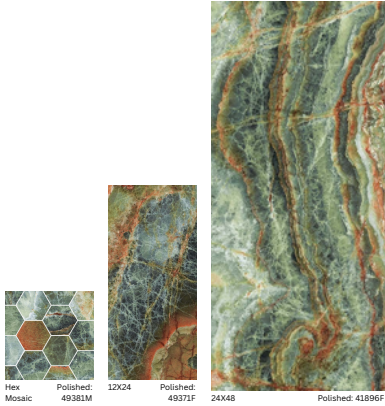

# Nebula

Porcelain

Made in Italy

24X48 | 12X24 | Hex Mosaic | Intreccio Mosaic

**Marble Emerald**

**Marble Indigo**

**Marble Purple**

**Onyx Emerald**

**Onyx Indigo**

**Onyx Purple**

**Onyx Emerald**

12X24

**Onyx Purple**

Hex Mosaic

49385M

**Marble Purple**