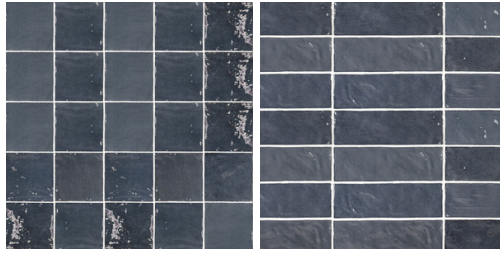

Luminance

Ceramic

Made in Spain 

5X5 | 2.5X8 | 1X8 Jolly

Blanc

5X5 40946W 2.5X8 40952W

Blue Reef

5X5 40947W 2.5X8 40953W

Gris Nuage

5X5 40945W 2.5X8 57329W

Wheat

5X5 40951W 2.5X8 40955W

Botanical Green

5X5 40950W 2.5X8 51009W

Lavenda Blue

5X5 40948W 2.5X8 40954W