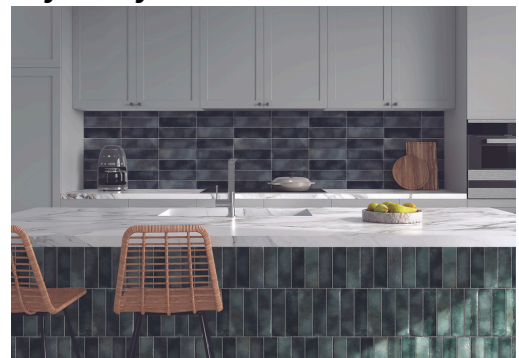

Brickell Jade

2.75X9.5 46276W

South Beach Blue

2.75X9.5 46281W

Key Biscayne

2.75X9.5 46280W

Surfside White

2.75X9.5 46282W