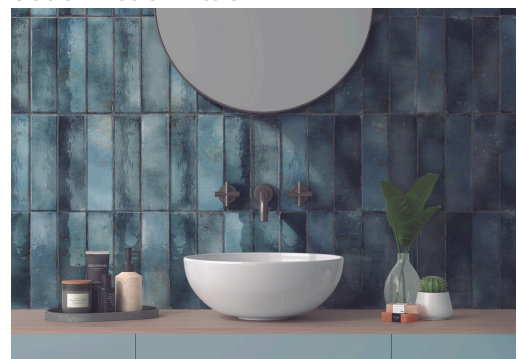

2.75X9.5 46281W

WALL	SHOWER WALL	GLOSSY	THICKNESS	SHADE

(718) 894-8300

TilesUnlimitedNY.com

info@TilesUnlimitedNY.com