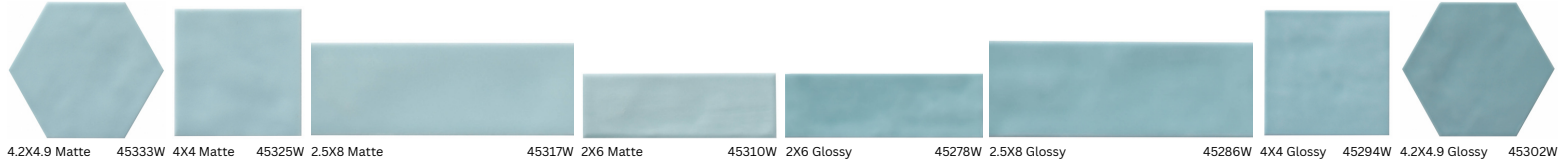

Elevated *continued...*

Ceramic

Made in Spain

4.2X4.9 Hex | 4X4 | 2.5X8 | 2X6

Special Pieces: 0.5X8 Finishing Edge | Finishing Edge Corner | 0.6X8 Liner | 1X8 Quarter Round | Beak | 2X8 Rail Molding | Rail Molding End Cap | Rail Molding Frame Corner | 6X8 Base Board | Base Board End Cap

Solano

Monzon

Poniente

Poniente

Poniente & Aire

Solano

WALL	SHOWER WALL	GLOSSY	MATTE	THICKNESS	THICKNESS	THICKNESS	SHADE
				10 MM	10.5MM	11MM	V3
				4.2X4.9, 4X4	2.5X8	2X6	

(718) 894-8300

TilesUnlimitedNY.com

info@TilesUnlimitedNY.com