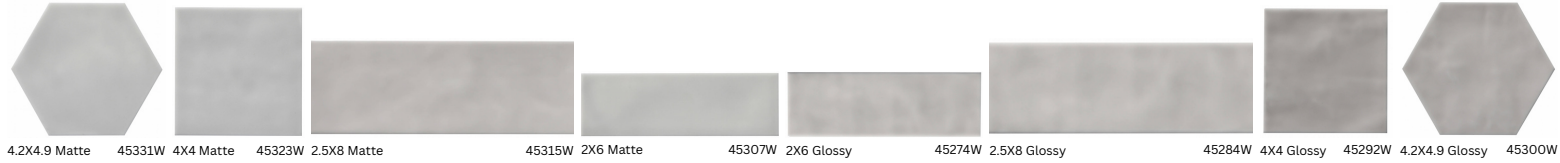

Elevated *continued...*

Ceramic

Made in Spain

4.2X4.9 Hex | 4X4 | 2.5X8 | 2X6

Special Pieces: 0.5X8 Finishing Edge | Finishing Edge Corner | 0.6X8 Liner | 1X8 Quarter Round | Beak | 2X8 Rail Molding | Rail Molding End Cap | Rail Molding Frame Corner | 6X8 Base Board | Base Board End Cap

Solano

Monzon

Poniente

Poniente

Poniente & Aire

Solano

WALL	SHOWER WALL	GLOSSY	MATTE	THICKNESS	THICKNESS	THICKNESS	SHADE
				10 MM	10.5MM	11MM	V3
				4.2X4.9, 4X4	2.5X8	2X6	

(718) 894-8300

TilesUnlimitedNY.com

info@TilesUnlimitedNY.com