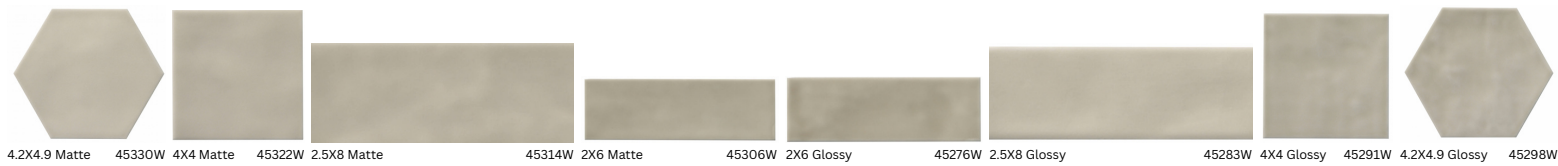

Elevated

Ceramic

Made in Spain 

4.2X4.9 Hex | 4X4 | 2.5X8 | 2X6

Special Pieces: 0.5X8 Finishing Edge | Finishing Edge Corner | 0.6X8 Liner | 1X8 Quarter Round | Beak | 2X8 Rail Molding | Rail Molding End Cap | Rail Molding Frame Corner | 6X8 Base Board | Base Board End Cap

Sirocco

Aire

Terral

Brisa

Sirocco

4.2X4.9 Glossy Hex, Rail Molding, 2.5X8 Glossy 45303W, 45428C, 45287W

Terral

4X4 Matte, Rail Molding, 2X6 Matte, 2X6 Glossy 45320W, 45424C, 45306W, 45276W