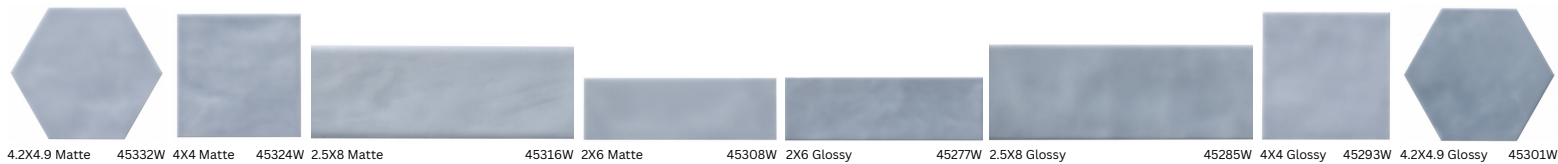

Elevated

Ceramic

Made in Spain 

4.2X4.9 Hex | 4X4 | 2.5X8 | 2X6

Special Pieces: 0.5X8 Finishing Edge | Finishing Edge Corner | 0.6X8 Liner | 1X8 Quarter Round | Beak | 2X8 Rail Molding | Rail Molding End Cap | Rail Molding Frame Corner | 6X8 Base Board | Base Board End Cap

Sirocco

Aire

Terral

Brisa

Sirocco

4.2X4.9 Glossy Hex, Rail Molding, 2.5X8 Glossy 45303W, 45428C, 45287W

Terral

4X4 Matte, Rail Molding, 2X6 Matte, 2X6 Glossy 45320W, 45424C, 45306W, 45276W

Aire

2X6 Matte 45304W

							
				10 MM	10.5MM	11MM	V3
				4.2X4.9, 4X4	2.5X8	2X6	

(718) 894-8300

TilesUnlimitedNY.com

info@TilesUnlimitedNY.com

Elevated *continued...*

Ceramic