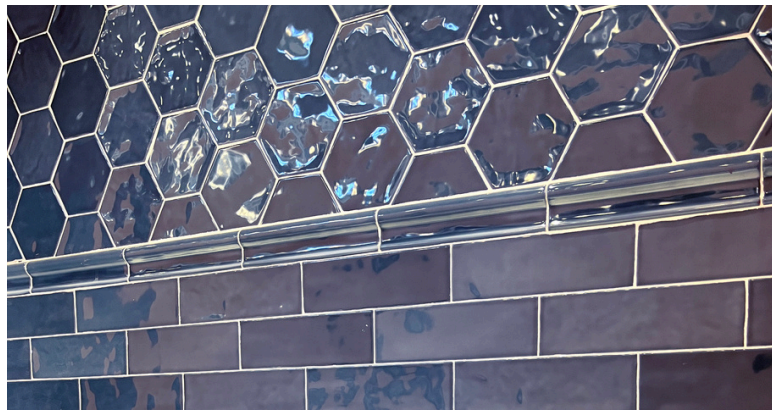

Elevated

Ceramic

Made in Spain 

4.2X4.9 Hex | 4X4 | 2.5X8 | 2X6

Special Pieces: 0.5X8 Finishing Edge | Finishing Edge Corner | 0.6X8 Liner | 1X8 Quarter Round | Beak | 2X8 Rail Molding | Rail Molding End Cap | Rail Molding Frame Corner | 6X8 Base Board | Base Board End Cap

Sirocco

Aire

Terral

Brisa

Sirocco

4.2X4.9 Glossy Hex, Rail Molding, 2.5X8 Glossy 45303W, 45428C, 45287W

Terral

4X4 Matte, Rail Molding, 2X6 Matte, 2X6 Glossy 45320W, 45424C, 45306W, 45276W