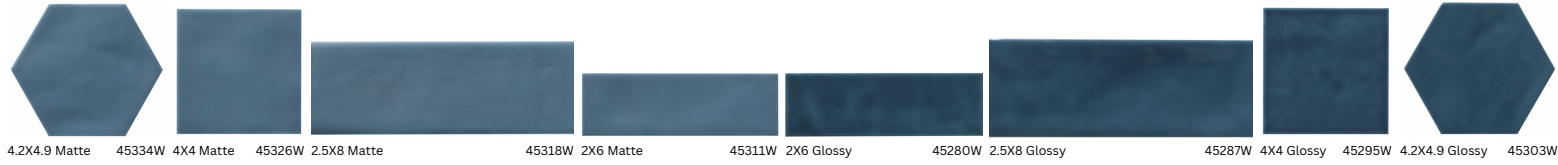

Elevated

Ceramic

Made in Spain 

4.2X4.9 Hex | 4X4 | 2.5X8 | 2X6

Special Pieces: 0.5X8 Finishing Edge | Finishing Edge Corner | 0.6X8 Liner | 1X8 Quarter Round | Beak | 2X8 Rail Molding | Rail Molding End Cap | Rail Molding Frame Corner | 6X8 Base Board | Base Board End Cap

Sirocco

Aire

Terral

Brisa

Sirocco

4.2X4.9 Glossy Hex, Rail Molding, 2.5X8 Glossy 45303W, 45428C, 45287W

Terral

4X4 Matte, Rail Molding, 2X6 Matte, 2X6 Glossy 45320W, 45424C, 45306W, 45276W