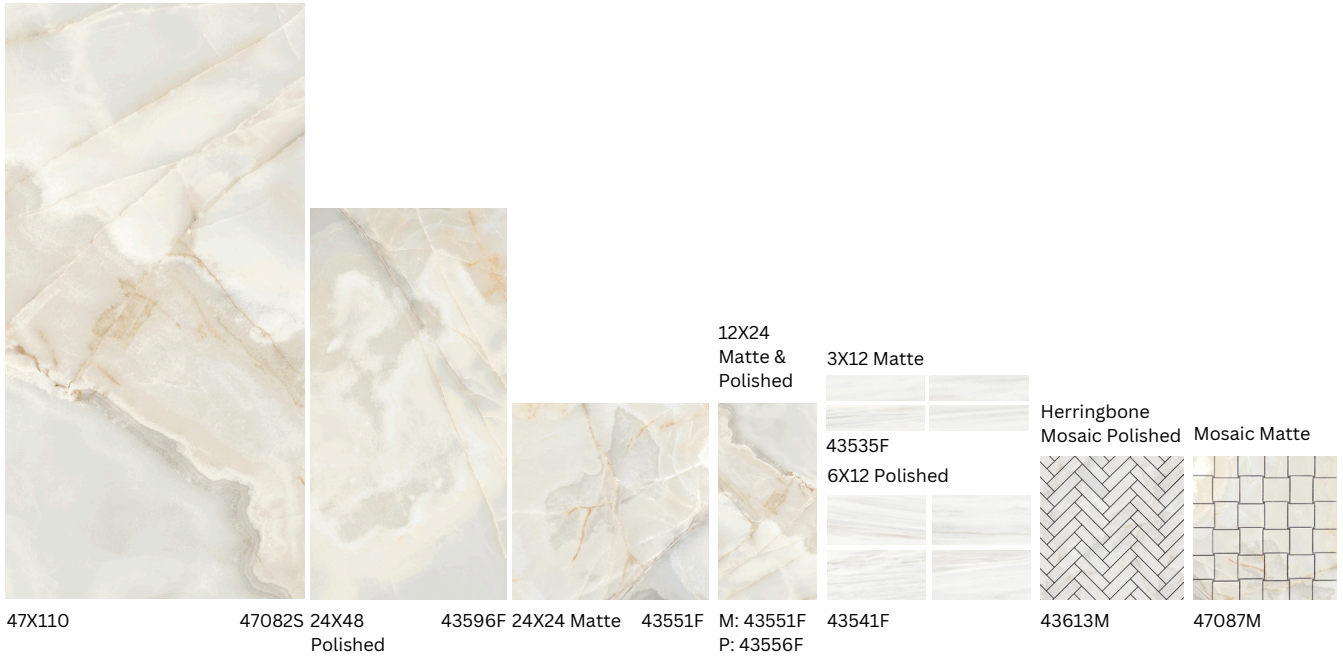

Dream Marble continued...

Porcelain

Made in Italy

47X110 | 24X48 | 24X24 | 12X24 | 3X12 | 6X12 |

Herringbone Mosaic | Intreccio Mosaic

Perle

Argente Choco

Pinwheel Mosaic

43620M

Basketweave Mosaic

43614M

Blue Amande

Pinwheel Mosaic

43621M

Basketweave Mosaic

43615M

Noisette Perla

Pinwheel Mosaic

43622M

Basketweave Mosaic

43616M

Ombre Miel

Pinwheel Mosaic

43623M

Basketweave Mosaic

43617M

Perle Noisette

Pinwheel Mosaic

43624M

Basketweave Mosaic

43618M