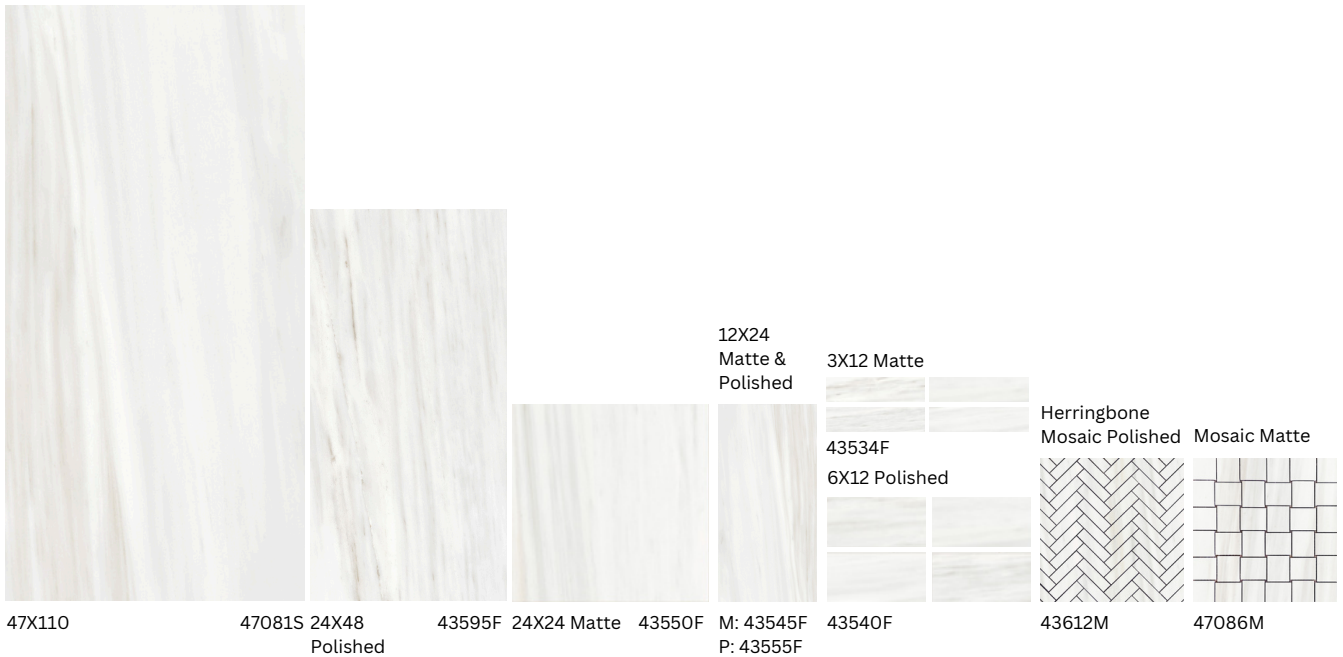

Dream Marble continued...

Porcelain

Made in Italy

47X110 | 24X48 | 24X24 | 12X24 | 3X12 | 6X12 |

Herringbone Mosaic | Intreccio Mosaic

Noisette

Ombre

Noisette

Noisette

Ombre

								Pinwheel Mosaic	48X110 Only		

(718) 894-8300

TilesUnlimitedNY.com

info@TilesUnlimitedNY.com