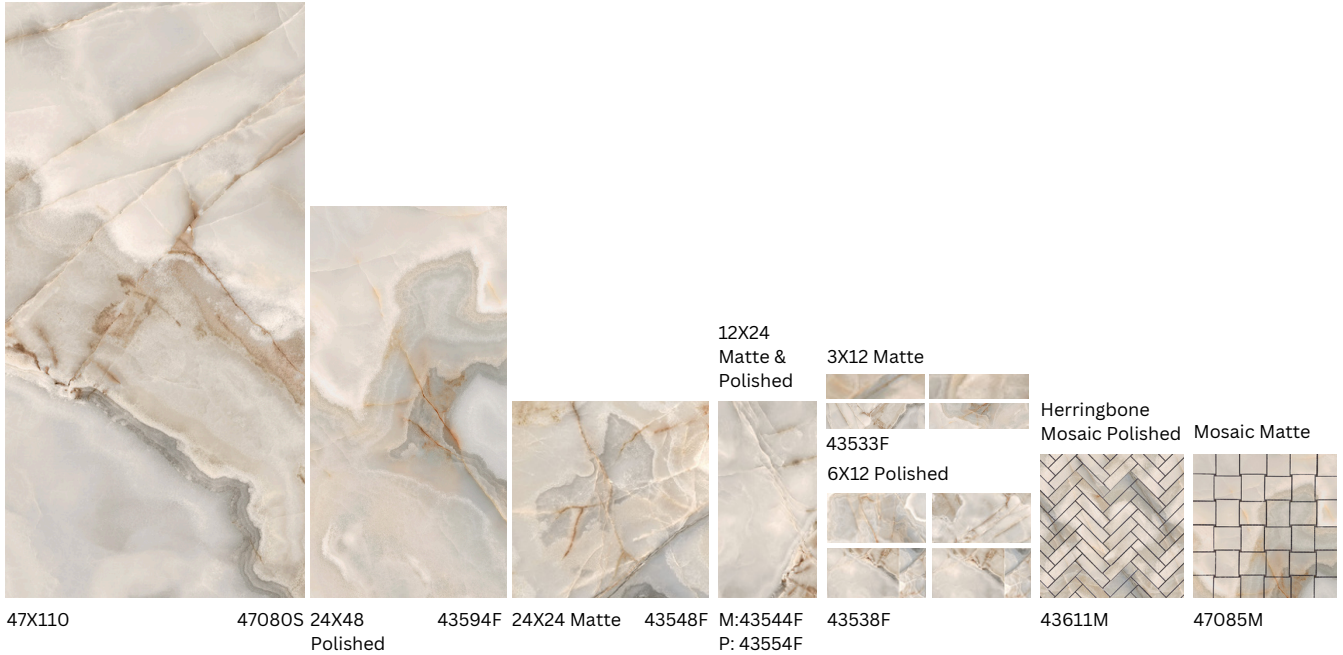

TilesUnlimitedNY.com

info@TilesUnlimitedNY.com

Dream Marble continued...

Porcelain

Made in Italy

47X110 | 24X48 | 24X24 | 12X24 | 3X12 | 6X12 |

Herringbone Mosaic | Intreccio Mosaic

Noisette