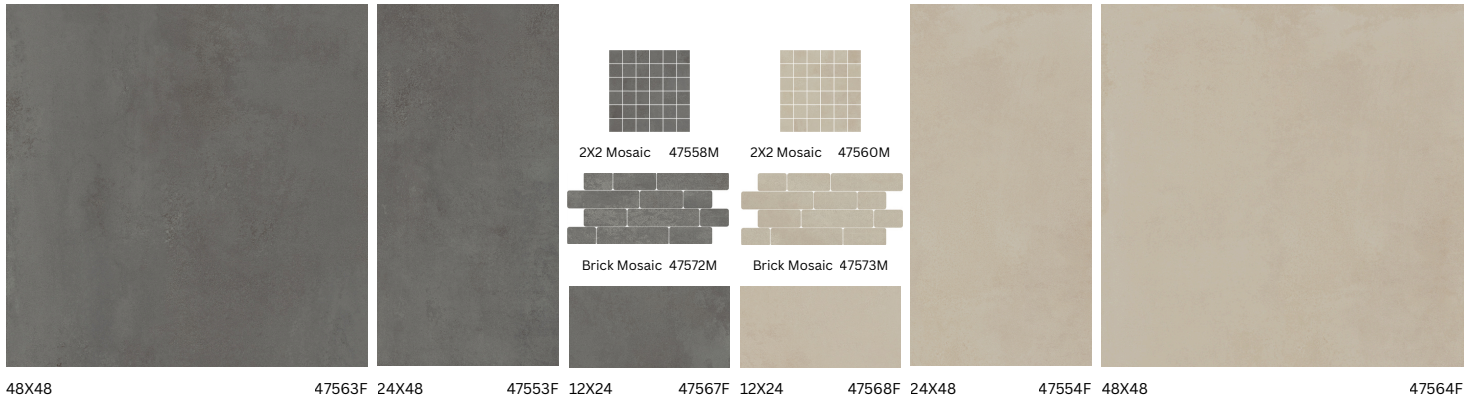

Domain

Porcelain

Made in Italy

48X48 | 24X48 | 12X24 | 2X2 Mosaic | Brick Mosaic | 2X4 Bullnose

Electron

Element

Oxygen