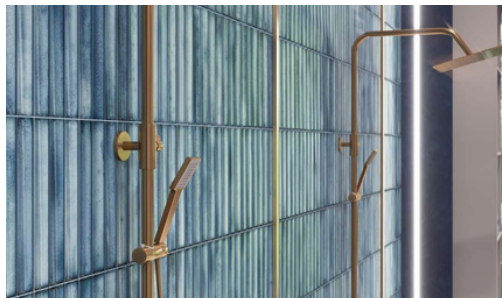

Sea Blue

4.5X9 Fluted

16865W