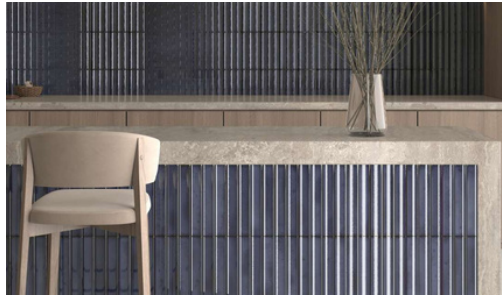

4.5X9 Fluted

16861W