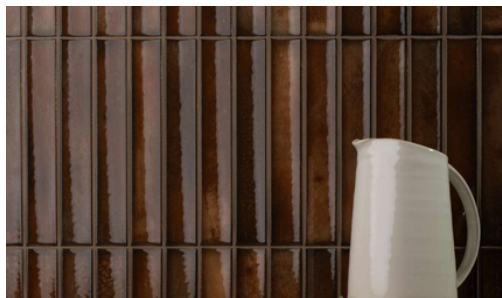

16864W

Snow

4.5X9 Fluted

16866W

Walnut

4.5X9 Fluted

16867W

Winter Blue