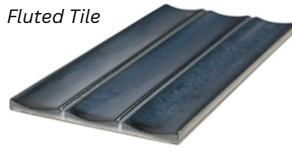

Snow

4.5X9 16866W

Walnut

4.5X9 16867W

Winter Blue

4.5X9 16868W

Fluted Tile

Beige

4.5X9 Fluted

16860W

Blue Night

4.5X9 Fluted

16861W

Caramel

4.5X9 Fluted

16862W