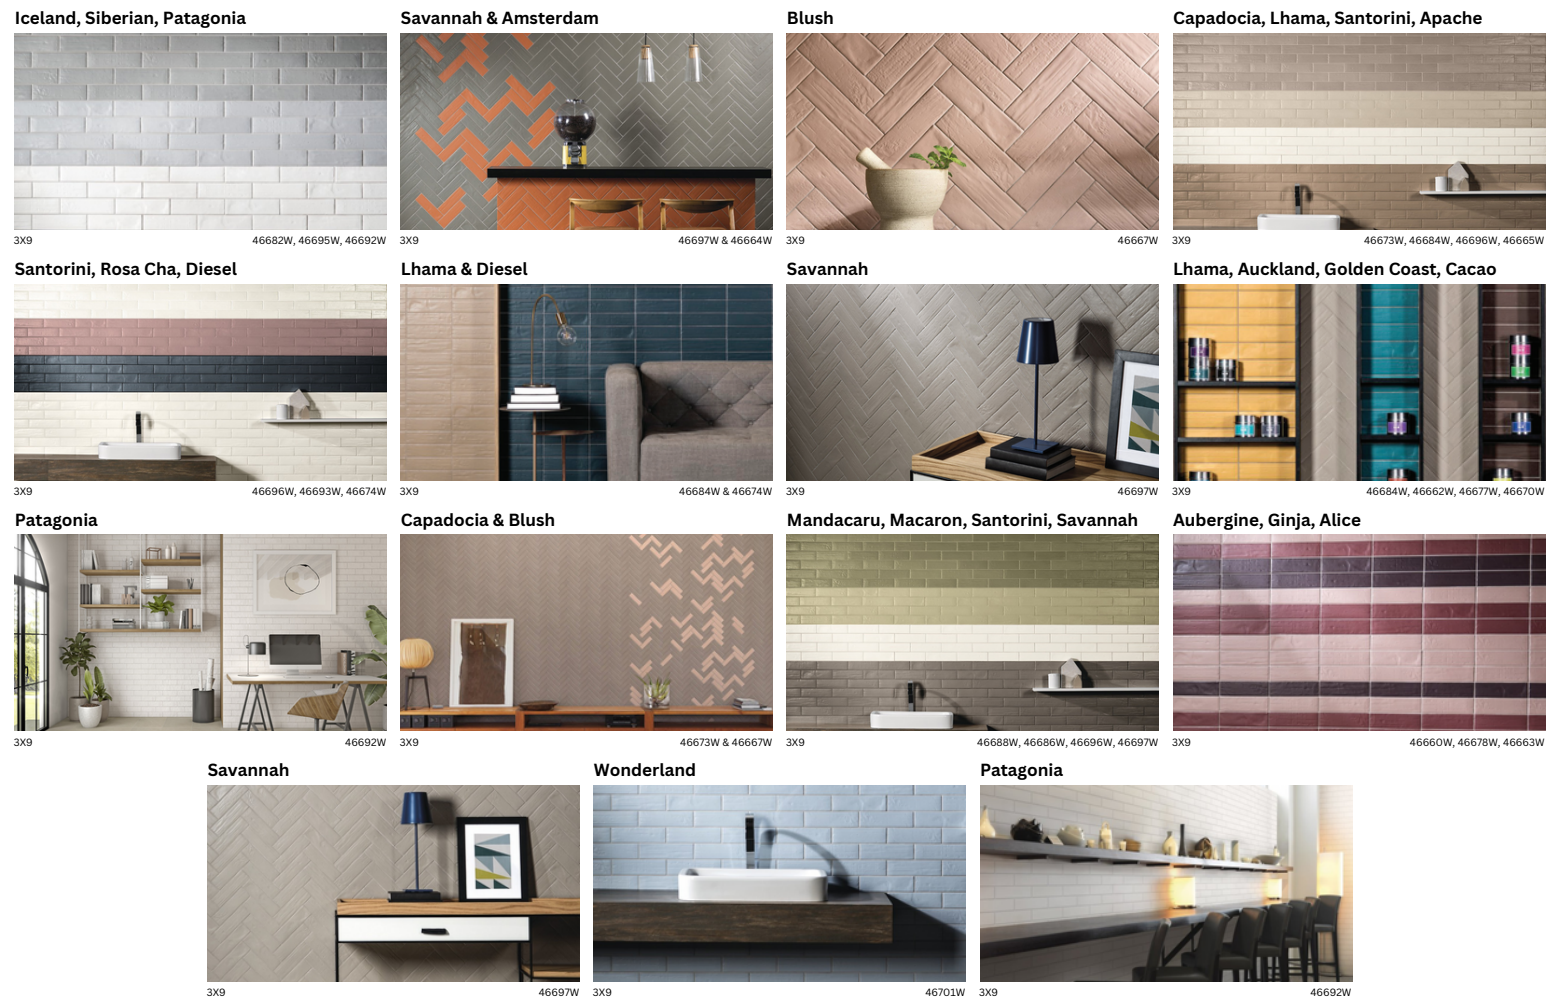

Beam

Ceramic

Made in USA

3X9

(718) 894-8300
 TilesUnlimitedNY.com
 info@TilesUnlimitedNY.com