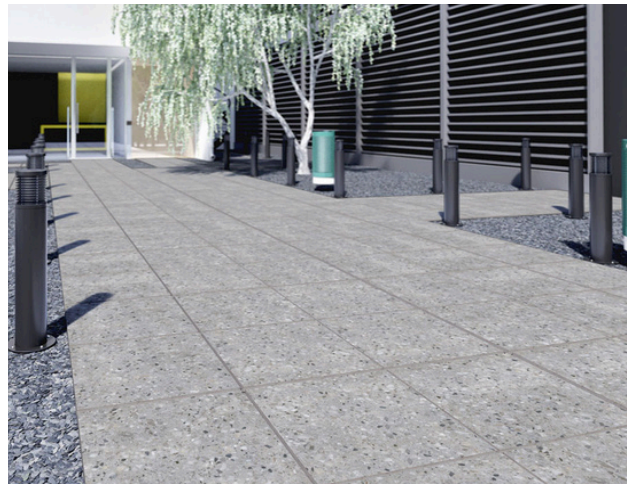

Gris

24X24

27472F