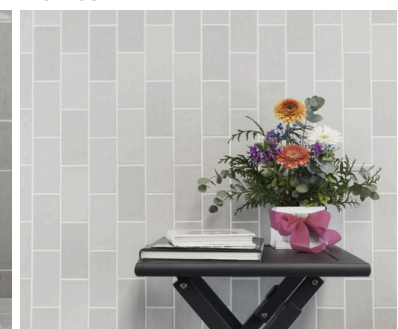

Pewter

2.5X5 Matte 37550W

WALL	SHOWER WALL	GLOSSY	MATTE	THICKNESS	THICKNESS	SHADE
				2.5X5	2.5X10 & 5X5	

2.5X5 Glossy 37515W
2.5X10 Glossy 37522W

(718) 894-8300

TilesUnlimitedNY.com

info@TilesUnlimitedNY.com