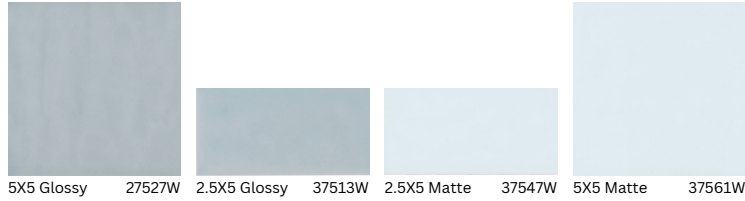

Tranquility

Ceramic

Made in Spain 

5X5 | 2.5X5 | 2.5X10 | 0.X6

Special Pieces: 0.4X10.3 Finishing Edge | Finishing Edge Corner | 0.6X10.3" Liner | 1X10.3 Quarter Round | Quarter Round Beak | 2X10.3 Molding | Molding End Cap | Molding Frame Corner | 4X10.3 Base Board | Base Board End Cap

Cloud

River Blue

Pewter

Graphite

5X5 Matte 37564W

Graphite

5X5 Glossy 37531W

Pewter

2.5X5 Matte 37550W

Alabaster

2.5X10 Glossy 37518W

Leaf

5X5 Glossy 37528W

River Blue

2.5X10 Glossy 37520W

Pewter