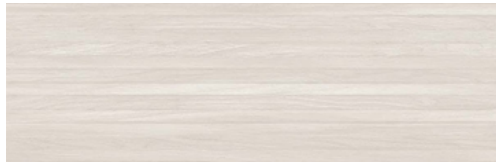

46346W

12X36 Angles

Nordica

12X36 Linear

47137W