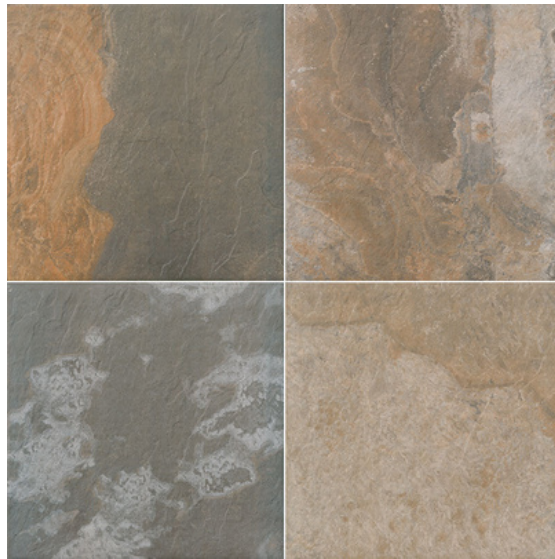

# Slate Multi

Porcelain Paver

Made in Turkey 

24X24 | 13X24 Pool Coping

## Multicolor

24X24

25521F

FLOOR	ROUGH TEXTURE	FROST/EXTERIOR	THICKNESS	SHADE	WEAR	SLIP
				<b>V3</b>	<b>4 PEI</b>	 DCOF 0.64

(718) 894-8300

TilesUnlimitedNY.com

info@TilesUnlimitedNY.com