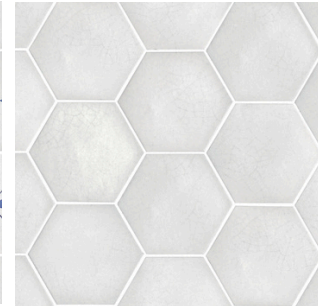

# Sicilia

Porcelain

Made in Italy

10X10 | 3X10 | 5X10 | 6X7 Hex

Blue

10X10

48142F 3X10

48146F 5x10 KitKat 48144W

5x10 KitKat 48145W 3X10

48147F 10X10

White

48143F

Capri

10X10

Giglio

48140F 10X10

White Lotus

48141F 6X7 Hex

White

48151F 6X7 Hex

48152F

Blue, White Lotus, White

5x10 KitKat & 6X7 Hex

White Lotus