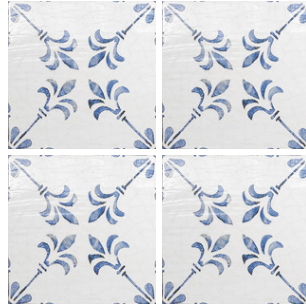

# Sicilia

Porcelain

Made in Italy

10X10 | 3X10 | 5X10 | 6X7 Hex

Blue

10X10

48142F 3X10

48146F 5x10 KitKat 48144W

5x10 KitKat 48145W 3X10

48147F 10X10

White

48143F

Capri

10X10

Giglio

48140F 10X10

White Lotus

48141F 6X7 Hex

White

48151F 6X7 Hex

48152F

Blue, White Lotus, White

5x10 KitKat & 6X7 Hex

White Lotus

48144W, 48151F, 48152F 6X7 Hex

Capri

48151F 10X10

48140F

Capri

10X10

Blue & Giglio

48140F 5x10 KitKat & 10X10