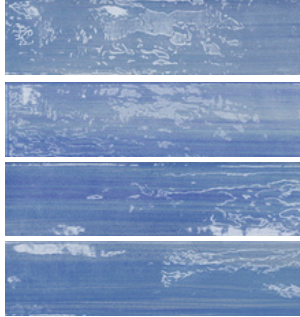

# Sicilia

Porcelain

Made in Italy

10X10 | 3X10 | 5X10 | 6X7 Hex

Blue

10X10

48142F 3X10

48146F 5x10 KitKat 48144W

5x10 KitKat 48145W 3X10

48147F 10X10

White

48143F

Capri

10X10

Giglio

48140F 10X10

White Lotus

48141F 6X7 Hex

White

48151F 6X7 Hex

48152F

Blue, White Lotus, White

5x10 KitKat & 6X7 Hex

White Lotus

48144W, 48151F, 48152F 6X7 Hex

Capri

48151F 10X10

48140F

Capri

10X10

Blue & Giglio

48140F 5x10 KitKat & 10X10