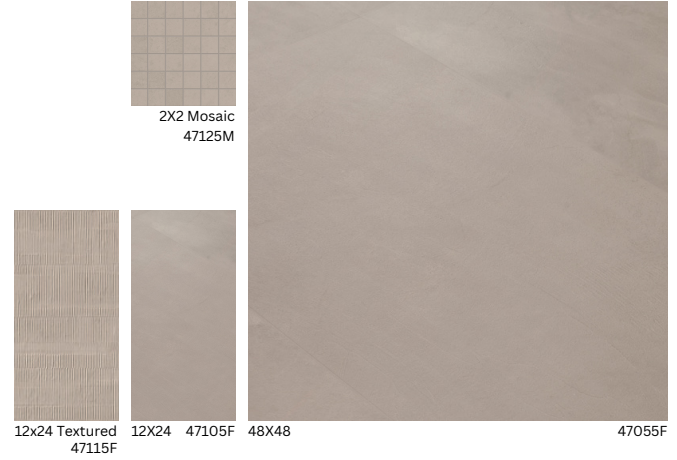

Cappuccino