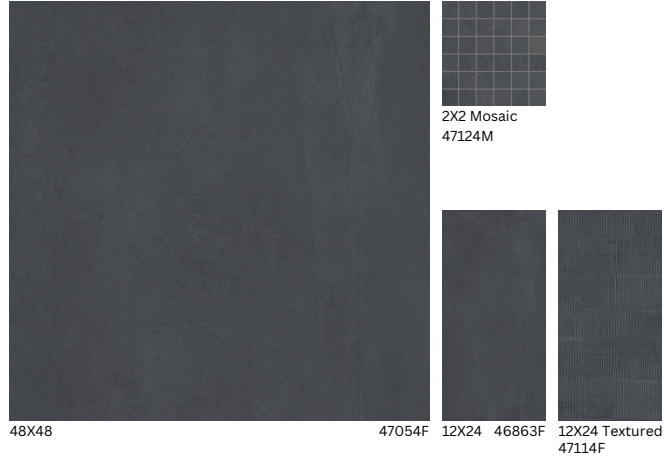

Resin

Porcelain

Made in Italy

48X48 | 12X24 | 12X24 Textured | 2x2 Mosaic | 3X24 Bullnose

Antracite