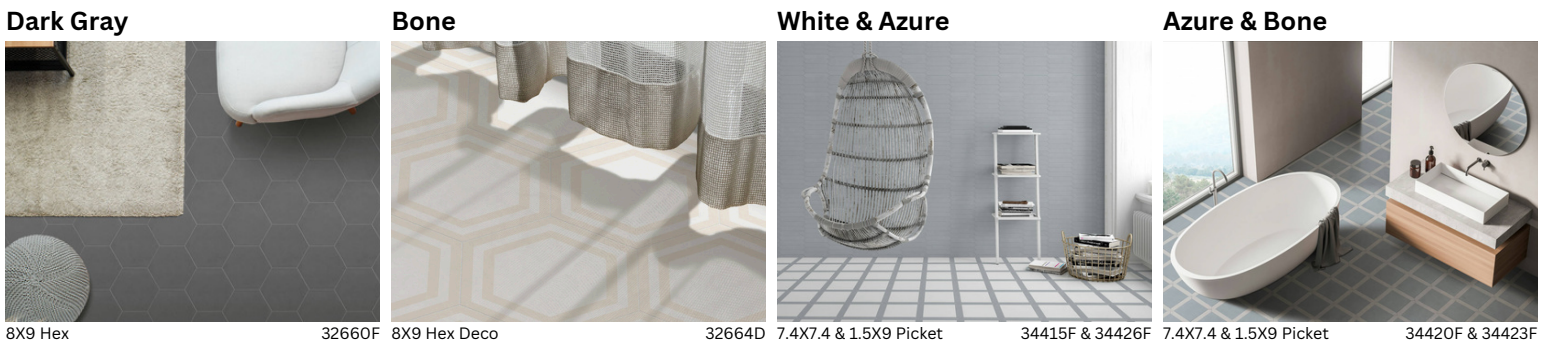

# Piso

Porcelain

Made in Spain 

1.5X9 Picket | 7.4X7.4 | 8X9 Hex | 8X9 Hex Deco

WALL	SHOWER WALL	FLOOR	SHOWER FLOOR	MATTE	THICKNESS	THICKNESS	SHADE	SLIP	WEAR	WEAR	WEAR
					6 MM	7 MM	V1	DCOF >0.42	Black	Bone, Light Gray, Dark Gray, Wood, Deco	White