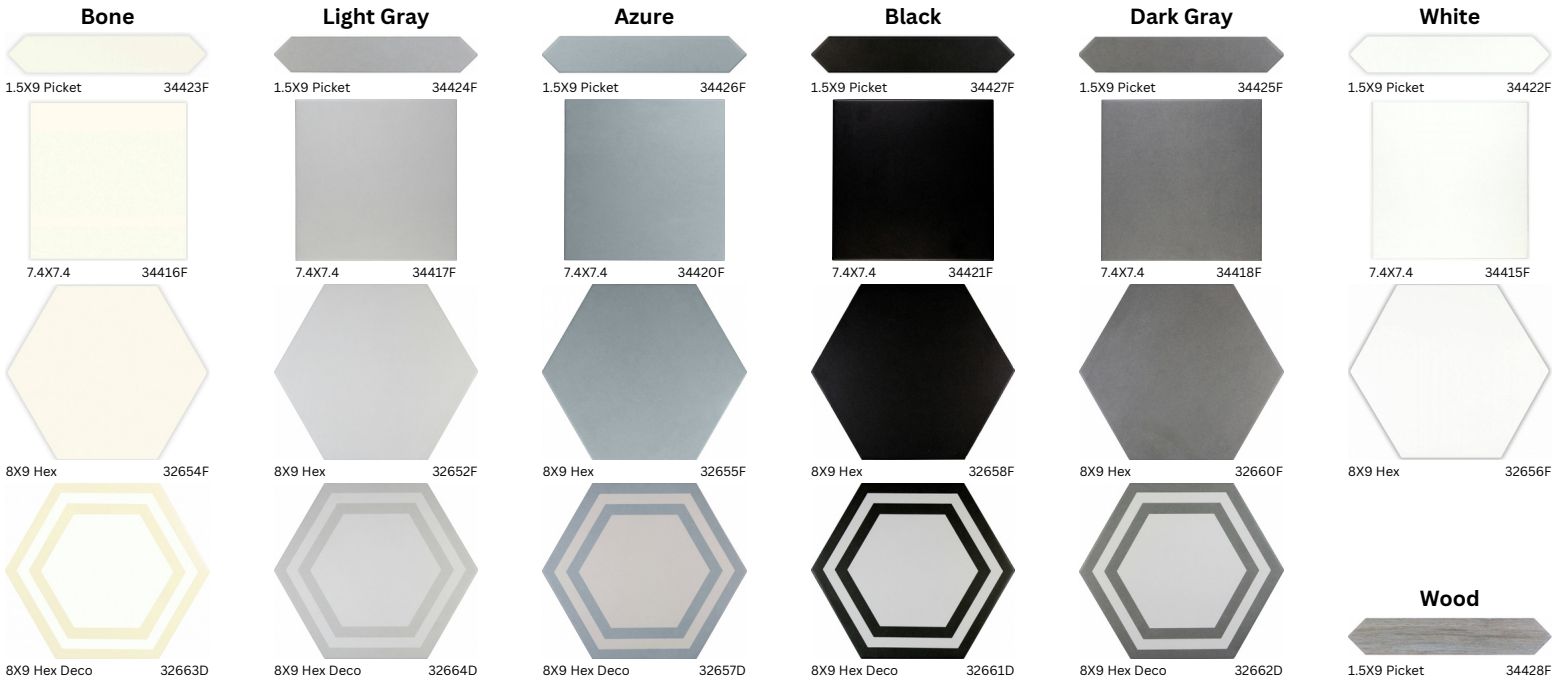

# Piso

Porcelain

Made in Spain 

1.5X9 Picket | 7.4X7.4 | 8X9 Hex | 8X9 Hex Deco

WALL	SHOWER WALL	FLOOR	SHOWER FLOOR	MATTE	THICKNESS	THICKNESS	SHADE	SLIP	WEAR	WEAR	WEAR
					6 MM	7 MM	V1	DCOF >0.42	Black	Bone, Light Gray, Dark Gray, Wood, Deco	White