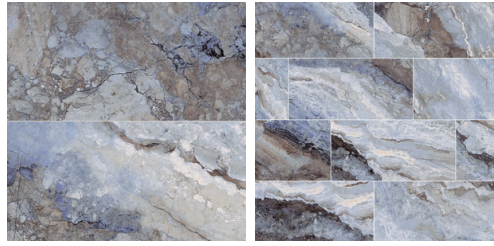

Magical Stone

Porcelain

Made in Italy

24X48 | 12X24 | 4X12 | 4X4 Hex | 2X2 Mosaic | 3X24 Bullnose

Ocean

24X48 Polished 40588F 12X24 Matte 12X24 Polished 40610F 40593F