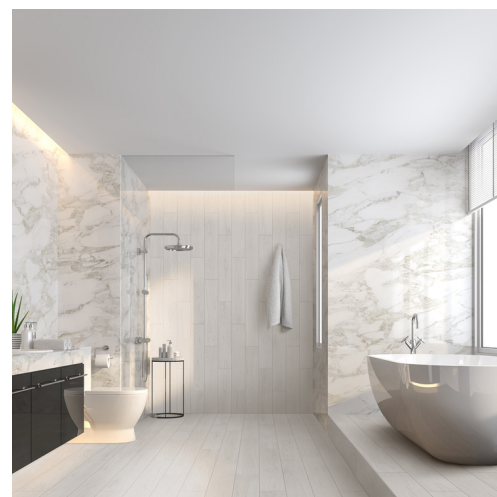

42643F

**Chiaro**

6X36

42641F

WALL	FLOOR	SHOWER WALL	SHOWER FLOOR	STEAM ROOM	POOL	FROST/EXTERIOR	MATTE	THICKNESS	SHADE	WEAR	SLIP
								 8 MM			 DCOF 0.55

(718) 894-8300

TilesUnlimitedNY.com

info@TilesUnlimitedNY.com