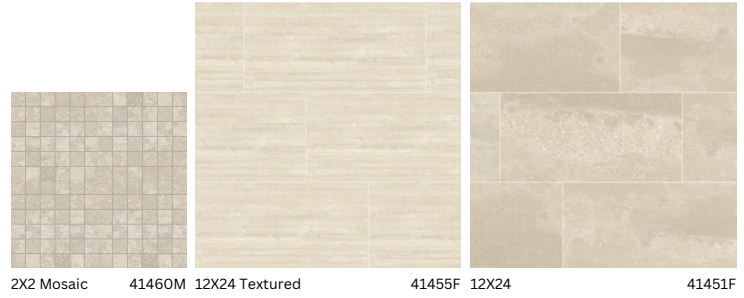

# Formwork

Porcelain

Made in Italy 

12X24 | 12X24 Textured | 2X2 Mosaic

## White

12X24 41452F 12X24 Textured 41456F 2X2 Mosaic 41461M

2X2 Mosaic 41460M 12X24 Textured 41455F 12X24 41451F