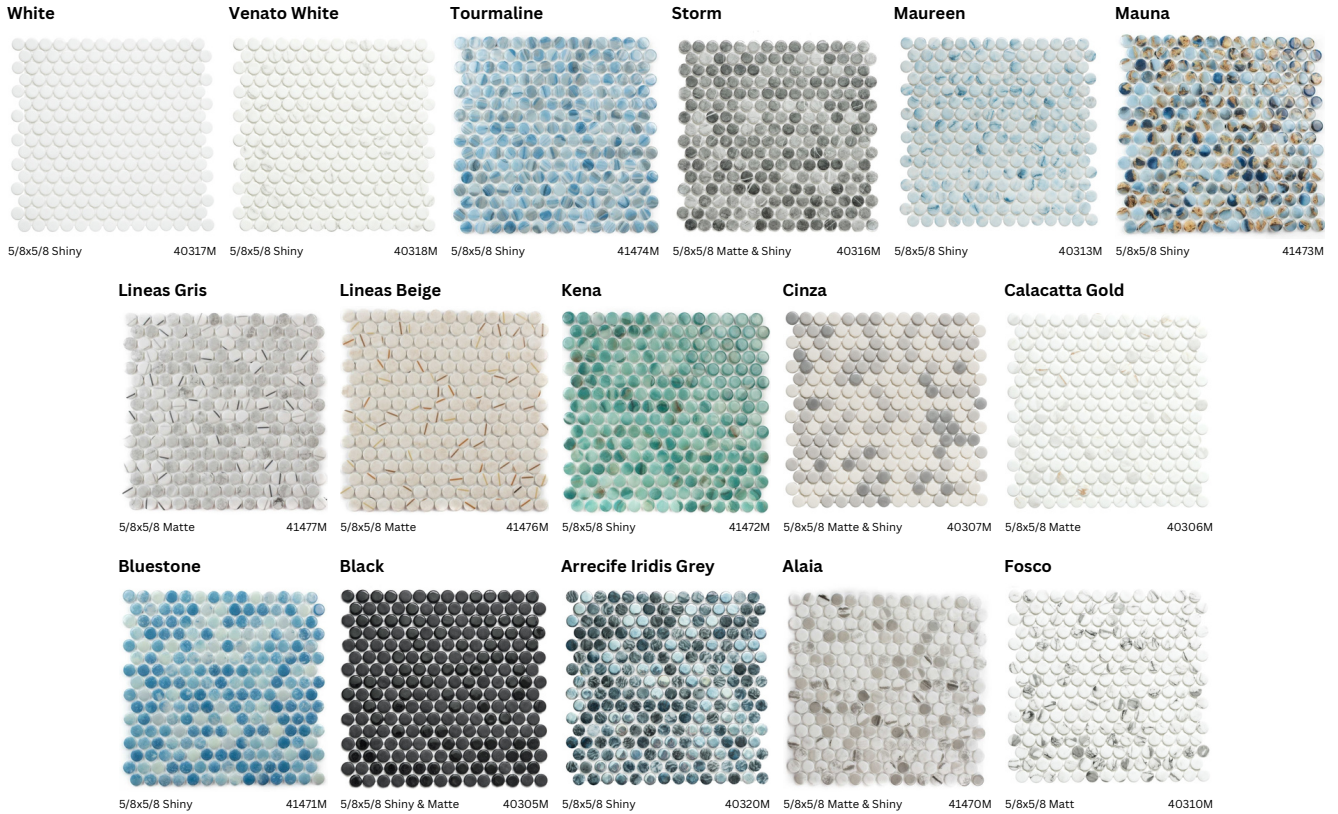

Eco Mosaics - Penny

Recycled Glass

Made in Spain 

5/8x5/8

											
			Arrecife Excluded	Arrecife Excluded			5.5 MM	DCOF ≥0.60	DCOF ≥0.42	4	5
								Maureen	Calacatta Gold	Calacatta Gold, Storm, White, Arrecife	Calacatta Gold