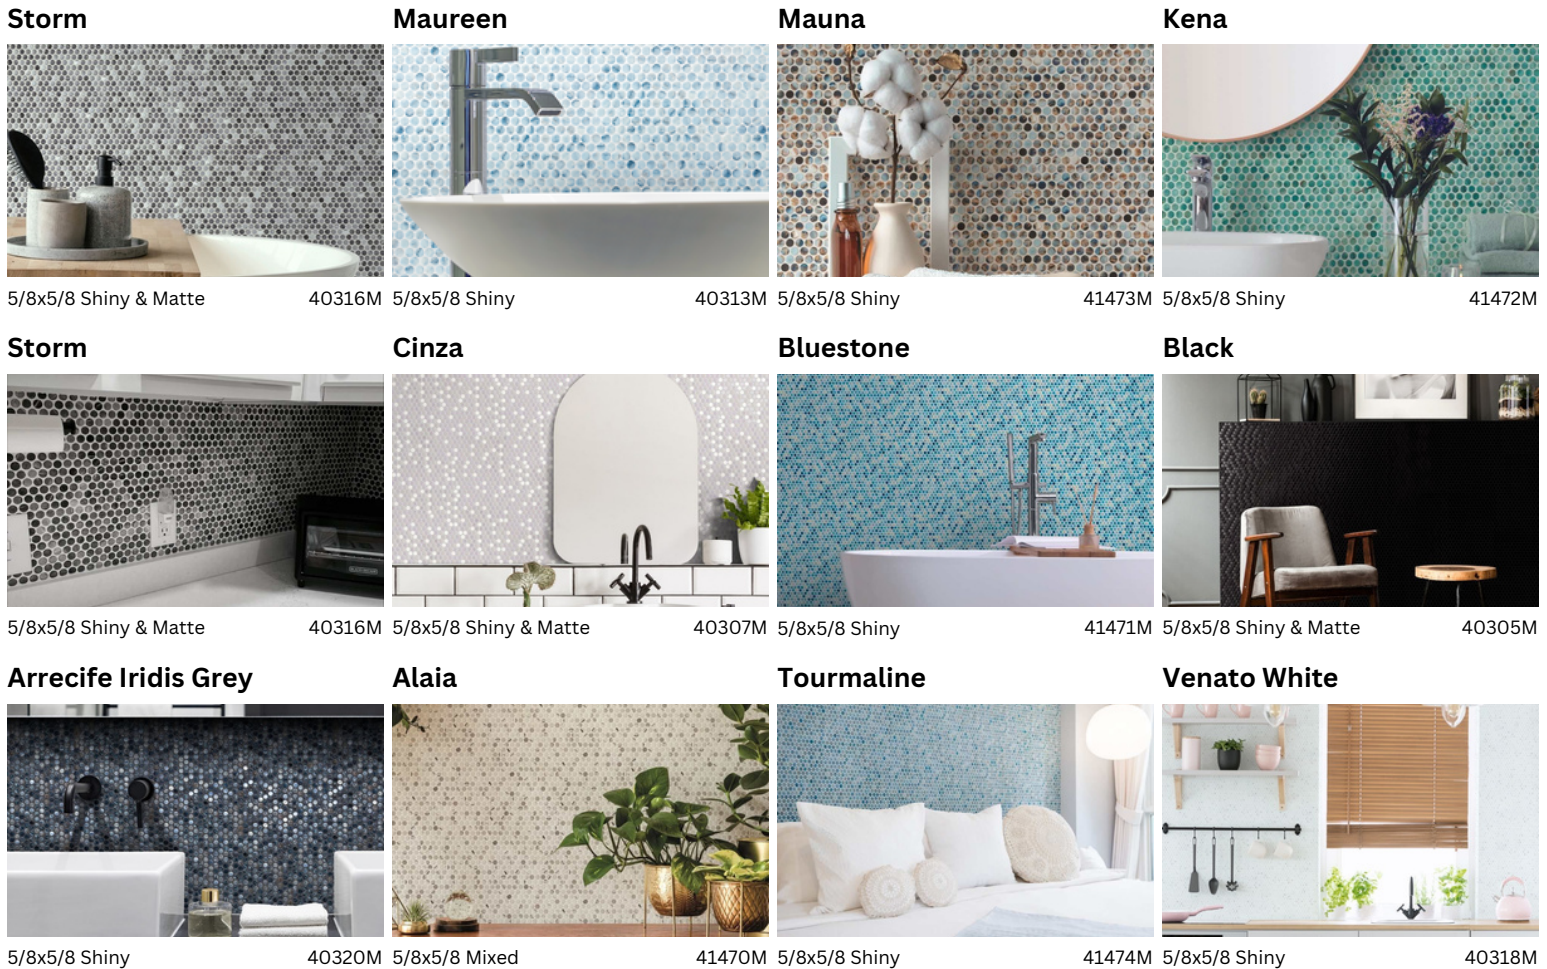

Eco Mosaics - Penny

Recycled Glass

Made in Spain 

5/8x5/8

											
			Arrecife Excluded	Arrecife Excluded			5.5 MM	DCOF ≥0.60	DCOF ≥0.42	4	5
								Maureen	Calacatta Gold	Calacatta Gold, Storm, White, Arrecife	Calacatta Gold