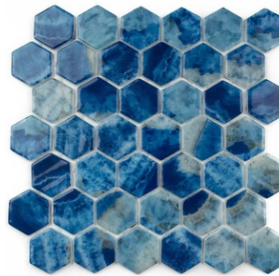

Stoneglass Gold

Lynx

2X2 Hex XL • Shiny 41465M