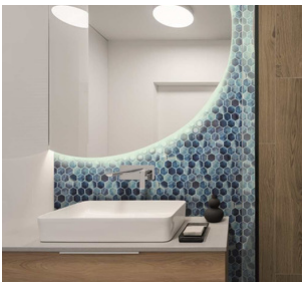

2X2 Hex XL 41465M