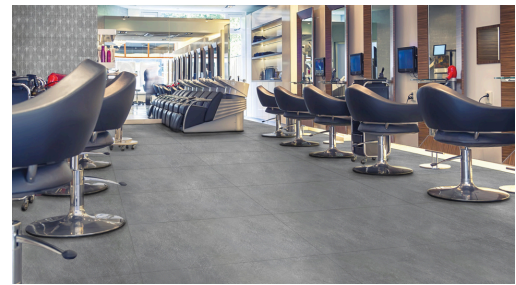

Crystal Onyx

48X48 Honed: 43144F
Polished: 43145F

Calacatta Oro

48X48 Honed: 43143F

Shell Beach

48X48 Honed: 43152F
Polished: 43153F

WALL	SHOWER WALL	FLOOR	SHOWER FLOOR	FROST/EXTERIOR	STEAM ROOM	POOL	GLOSSY	MATTE	THICKNESS	SHADE	WEAR	SLIP