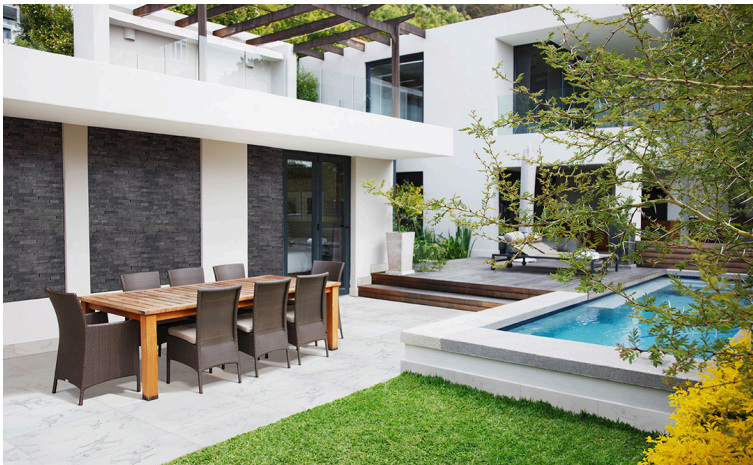

Carrara

24x24

27470F