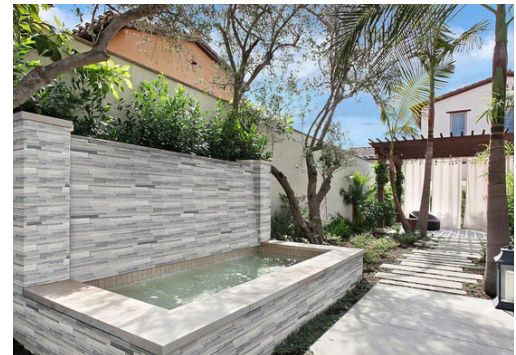

Alaska Gray

6X24 19194W

WALL	FROST/EXTERIOR	RELIEF / 3D	MATTE	THICKNESS
				3/4"-1"

(718) 894-8300

TilesUnlimitedNY.com

info@TilesUnlimitedNY.com