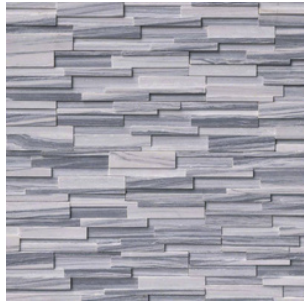

Stone Panels: 3D Honed

Natural Stone

6X24 | 6X18 Corner Piece

Alaska Gray

6X24 19194W

6"x6"x18" Corner

Arctic White

6X24 39400W

6"x6"x18" Corner

Casa Blend

6X24 5691W

6"x6"x18" Corner

Gray Oak

6X24 34895W

White Oak

6X24 34894W

6"x6"x18" Corner

6"x6"x18" Corner

White Oak

6X24 34894W

Gray Oak

6X24 34895W

Arctic White

6X24 39400W