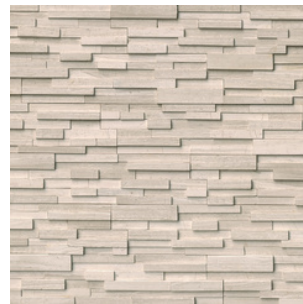

Stone Panels: 3D Honed

Natural Stone

6X24 | 6X18 Corner Piece

Alaska Gray

6X24 19194W

6"x6"x18" Corner

Arctic White

6X24 39400W

6"x6"x18" Corner

Casa Blend

6X24 5691W

6"x6"x18" Corner

Gray Oak

6X24 34895W

White Oak

6X24 34894W

6"x6"x18" Corner

6"x6"x18" Corner

White Oak

6X24 34894W

Gray Oak

6X24 34895W

Arctic White

6X24 39400W