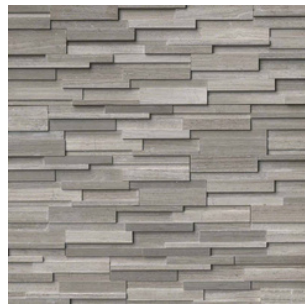

Stone Panels: 3D Honed

Natural Stone

6X24 | 6X18 Corner Piece

Alaska Gray

6X24 19194W

6"x6"x18" Corner

Arctic White

6X24 39400W

6"x6"x18" Corner

Casa Blend

6X24 5691W

6"x6"x18" Corner

Gray Oak

6X24 34895W

White Oak

6X24 34894W

6"x6"x18" Corner

6"x6"x18" Corner

White Oak

6X24 34894W

Gray Oak

6X24 34895W

Arctic White

6X24 39400W