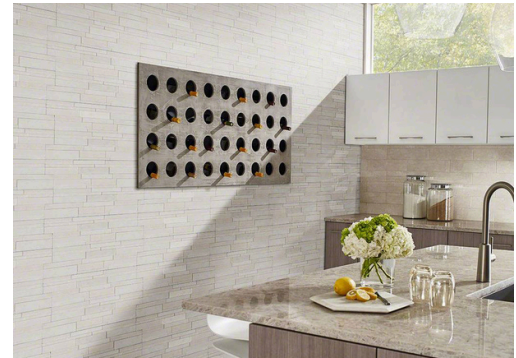

Arctic White

6X24 39400W