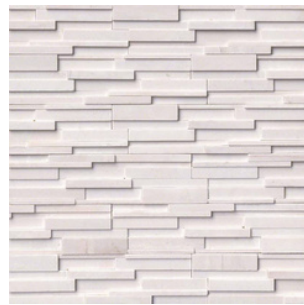

Stone Panels: 3D Honed

Natural Stone

6X24 | 6X18 Corner Piece

Alaska Gray

6X24 19194W

6"x6"x18" Corner

Arctic White

6X24 39400W

6"x6"x18" Corner

Casa Blend

6X24 5691W

6"x6"x18" Corner

Gray Oak

6X24 34895W

White Oak

6X24 34894W

6"x6"x18" Corner

6"x6"x18" Corner

White Oak

6X24 34894W

Gray Oak

6X24 34895W

Arctic White

6X24 39400W